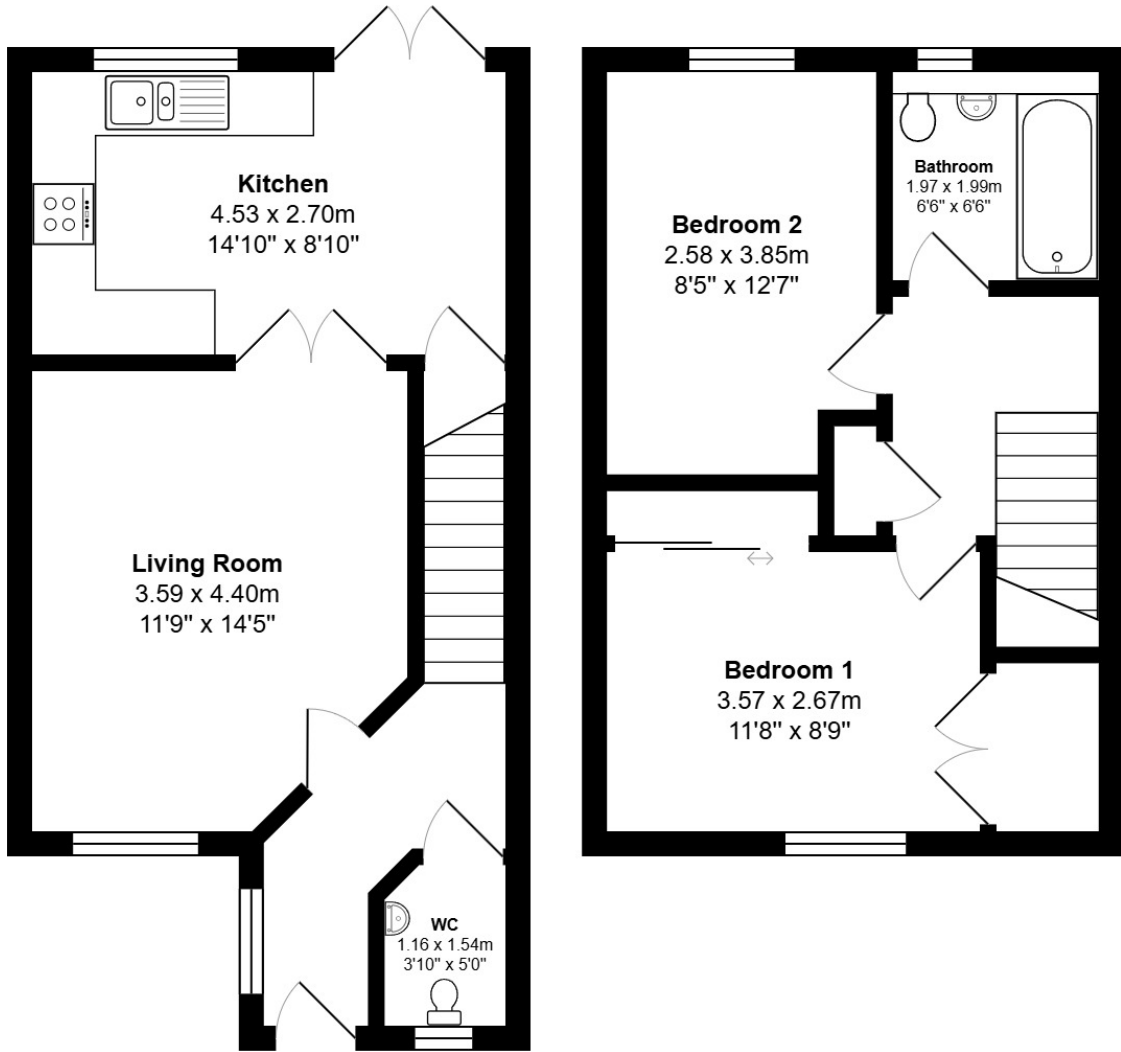

FLOOR PLAN, DIMENSIONS & MAP

Approximate Dimensions (Taken from the widest point)

Gross internal floor area (m²): 70m² | EPC Rating: C