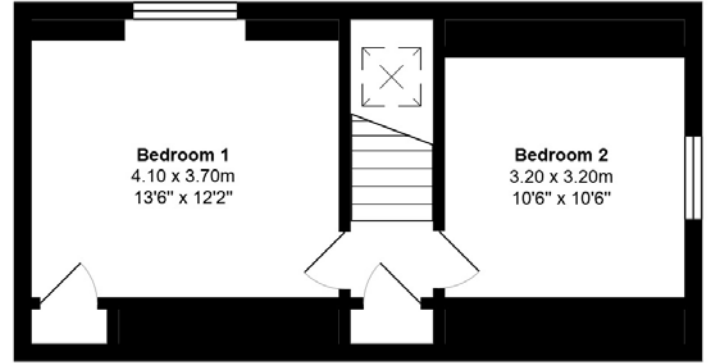

FLOOR PLAN, DIMENSIONS & MAP

Approximate Dimensions (Taken from the widest point)

Gross internal floor area (m²): 88m² | EPC Rating: D