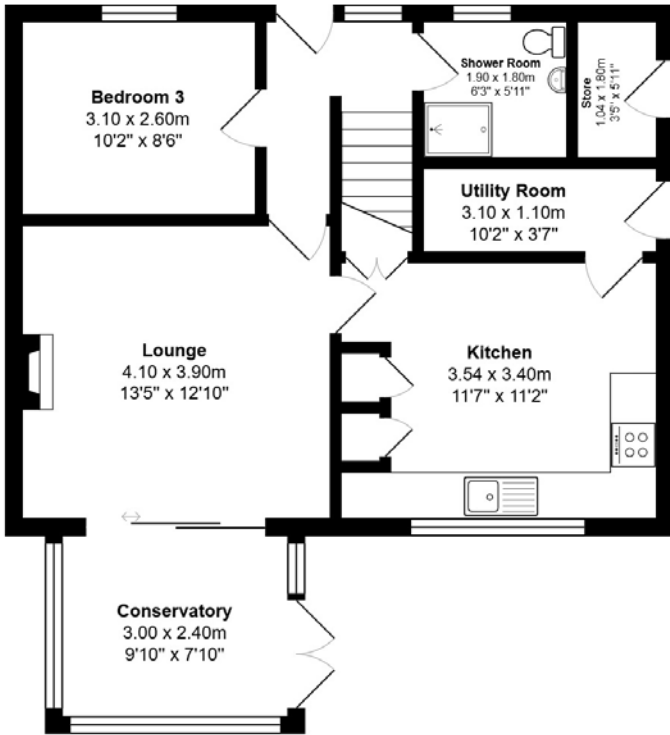

FLOOR PLAN, DIMENSIONS & MAP

Approximate Dimensions (Taken from the widest point)

Gross internal floor area (m²): 88m² | EPC Rating: D