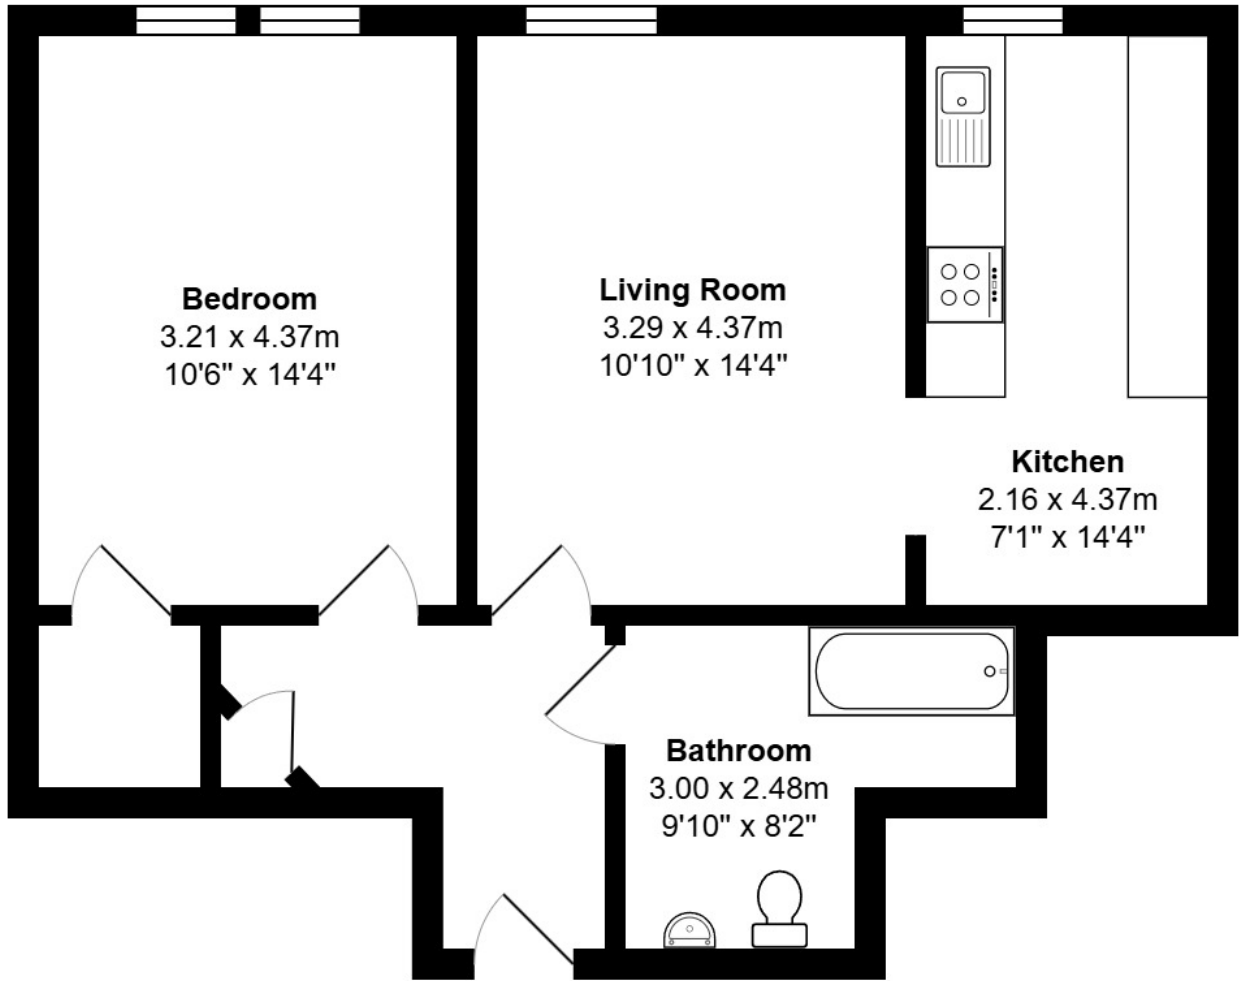

FLOOR PLAN, DIMENSIONS & MAP

Approximate Dimensions (Taken from the widest point)

Gross internal floor area (m²): 52m² | EPC Rating: C