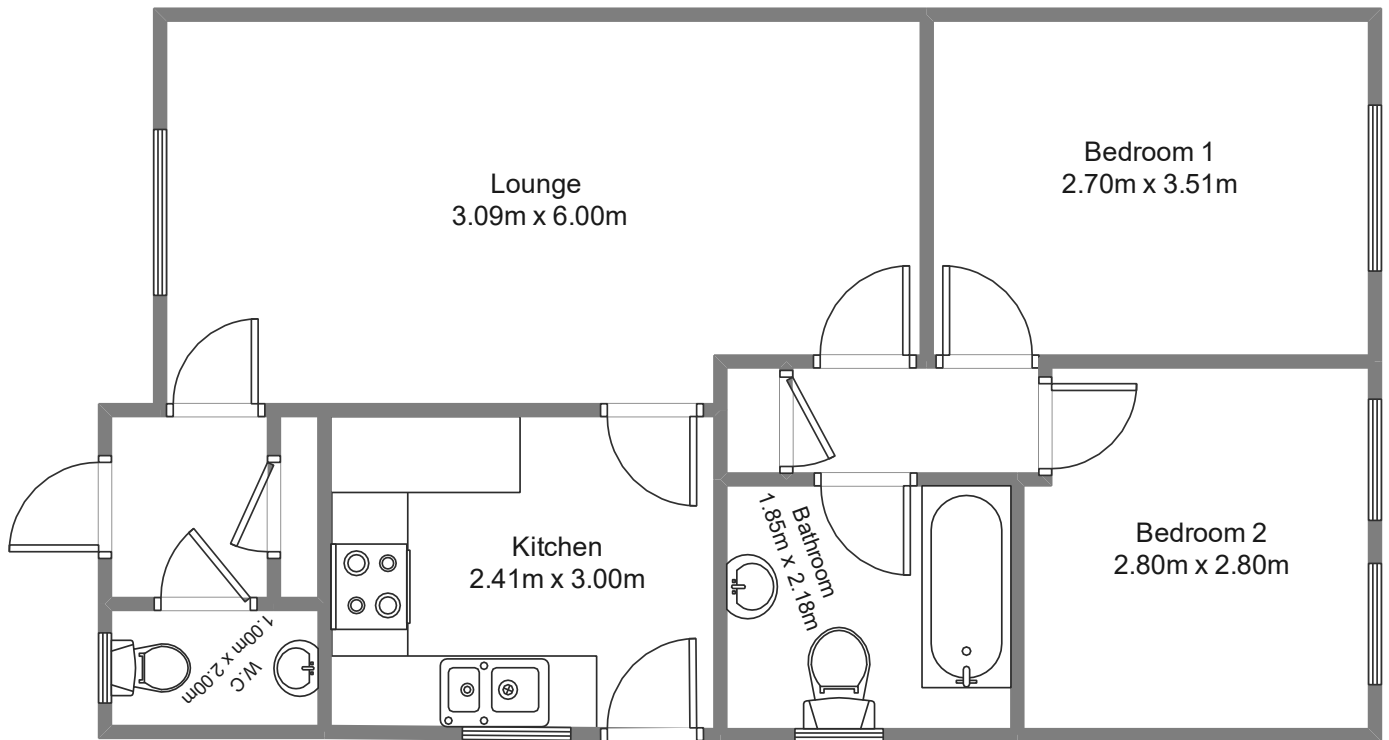

FLOOR PLAN & DIMENSIONS

Approximate Dimensions (Taken from the widest point)

Gross internal floor area (m²): 55m² | EPC Rating: D