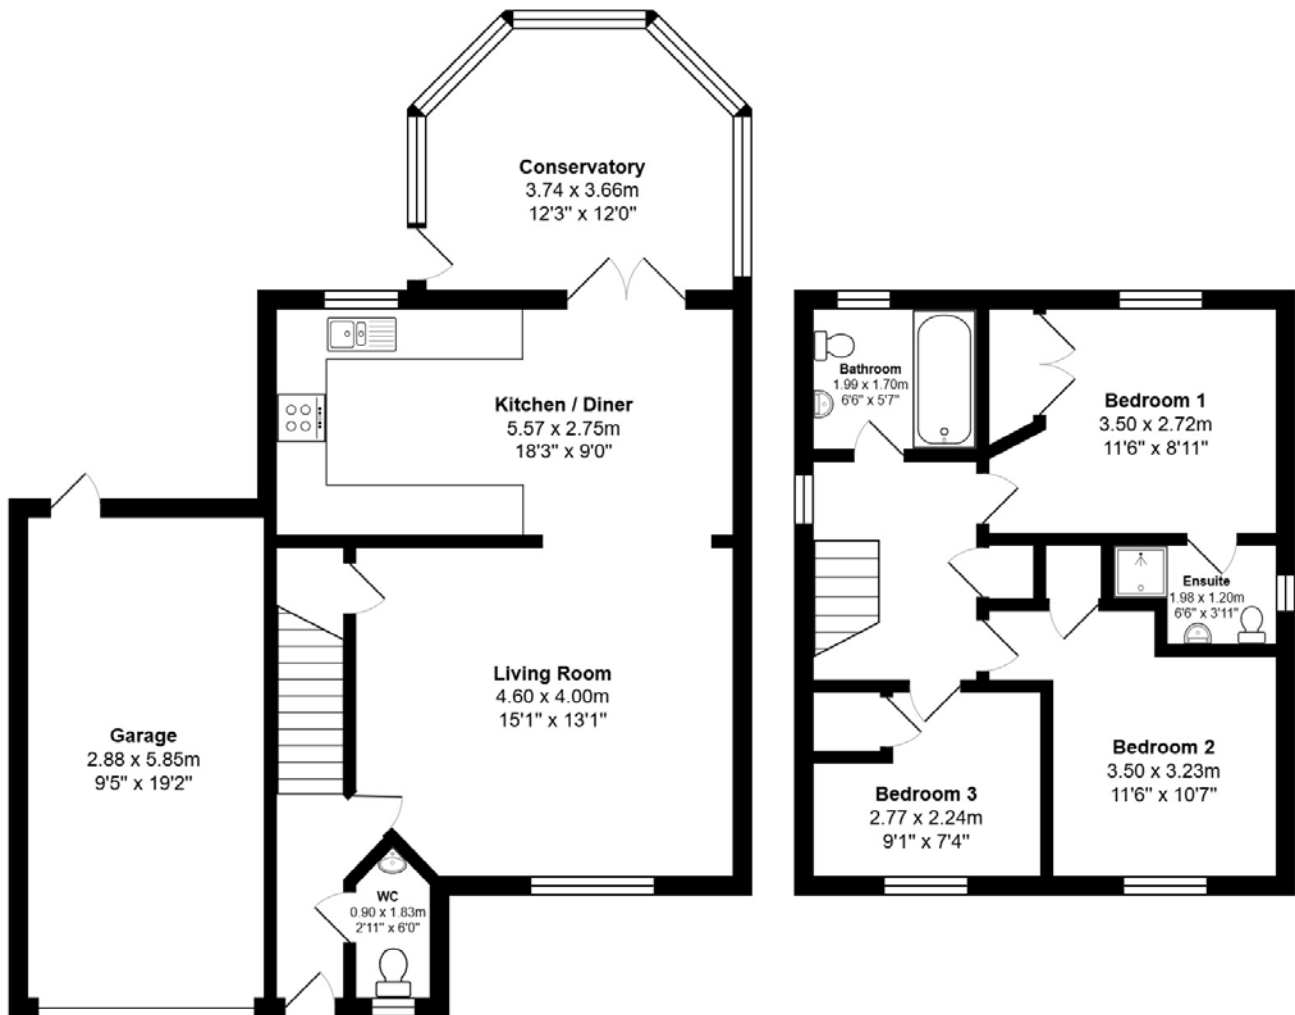

FLOOR PLAN & DIMENSIONS

Approximate Dimensions (Taken from the widest point)

Gross internal floor area (m²): 80m² | EPC Rating: C