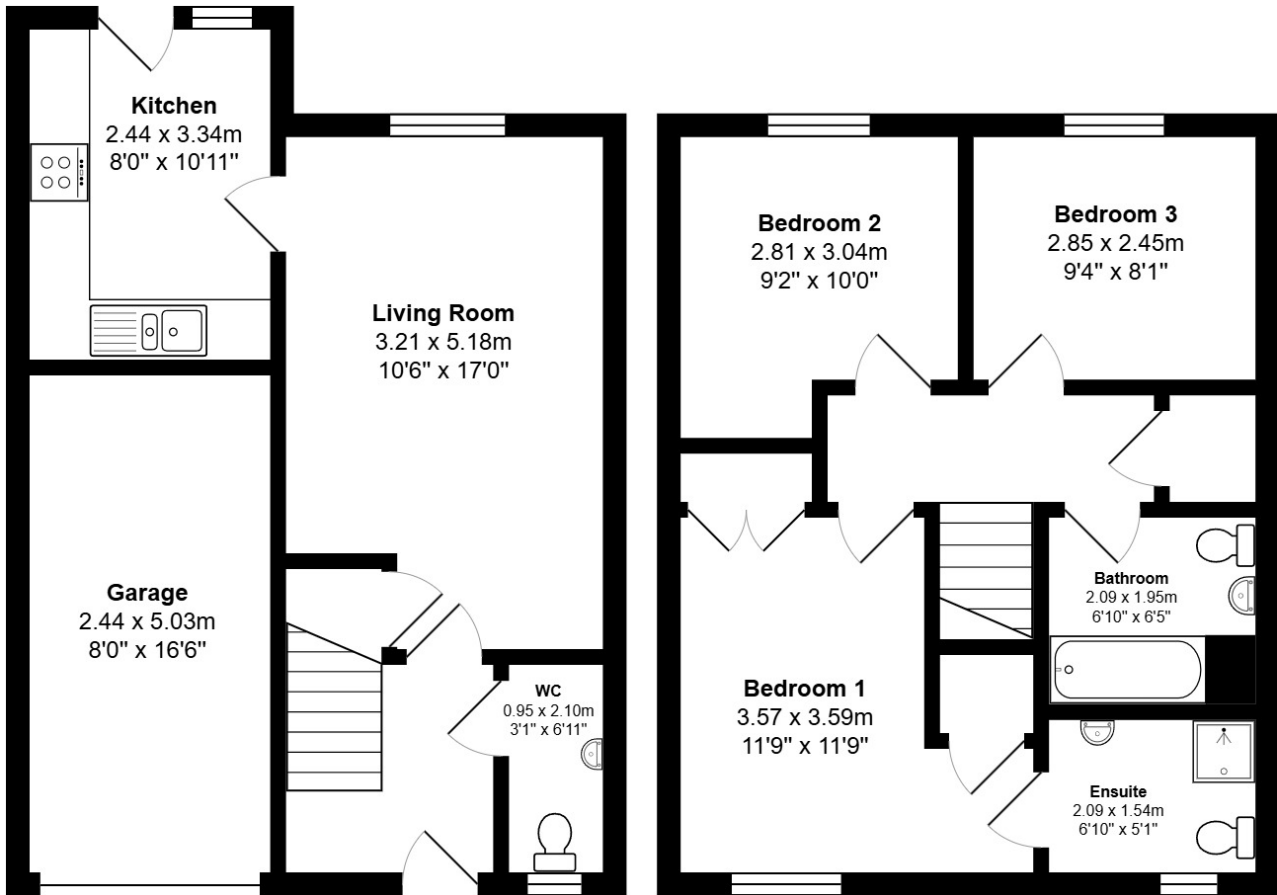

FLOOR PLAN & DIMENSIONS

Approximate Dimensions (Taken from the widest point)

Gross internal floor area (m²): 75m² | EPC Rating: B