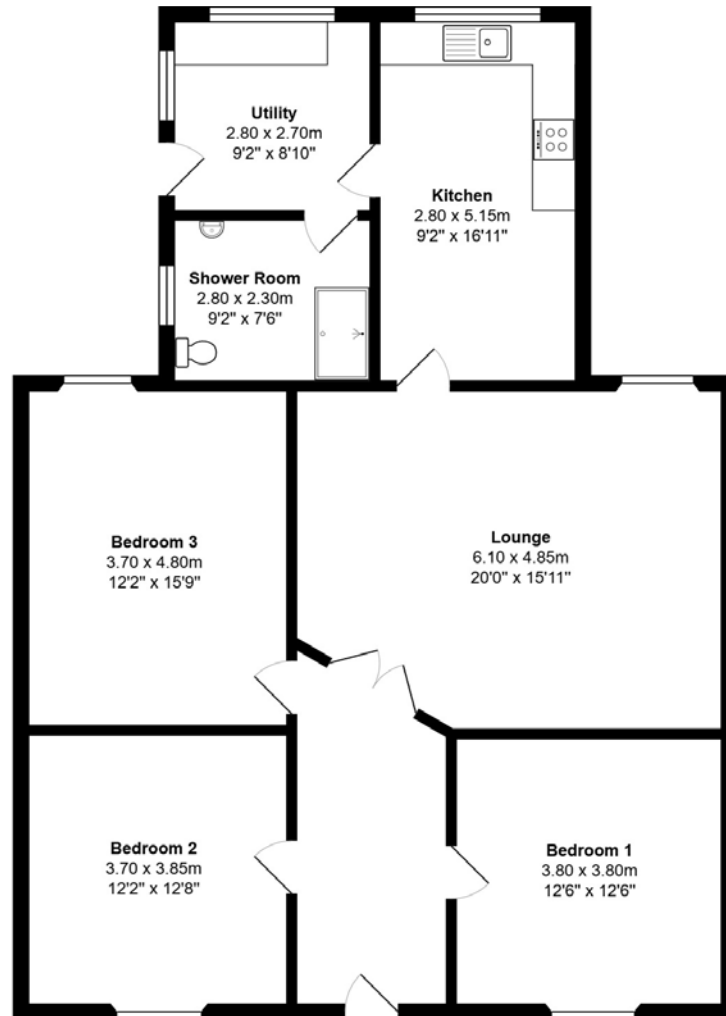

FLOOR PLAN & DIMENSIONS

Approximate Dimensions (Taken from the widest point)

Gross internal floor area (m²): 90m² | EPC Rating: D