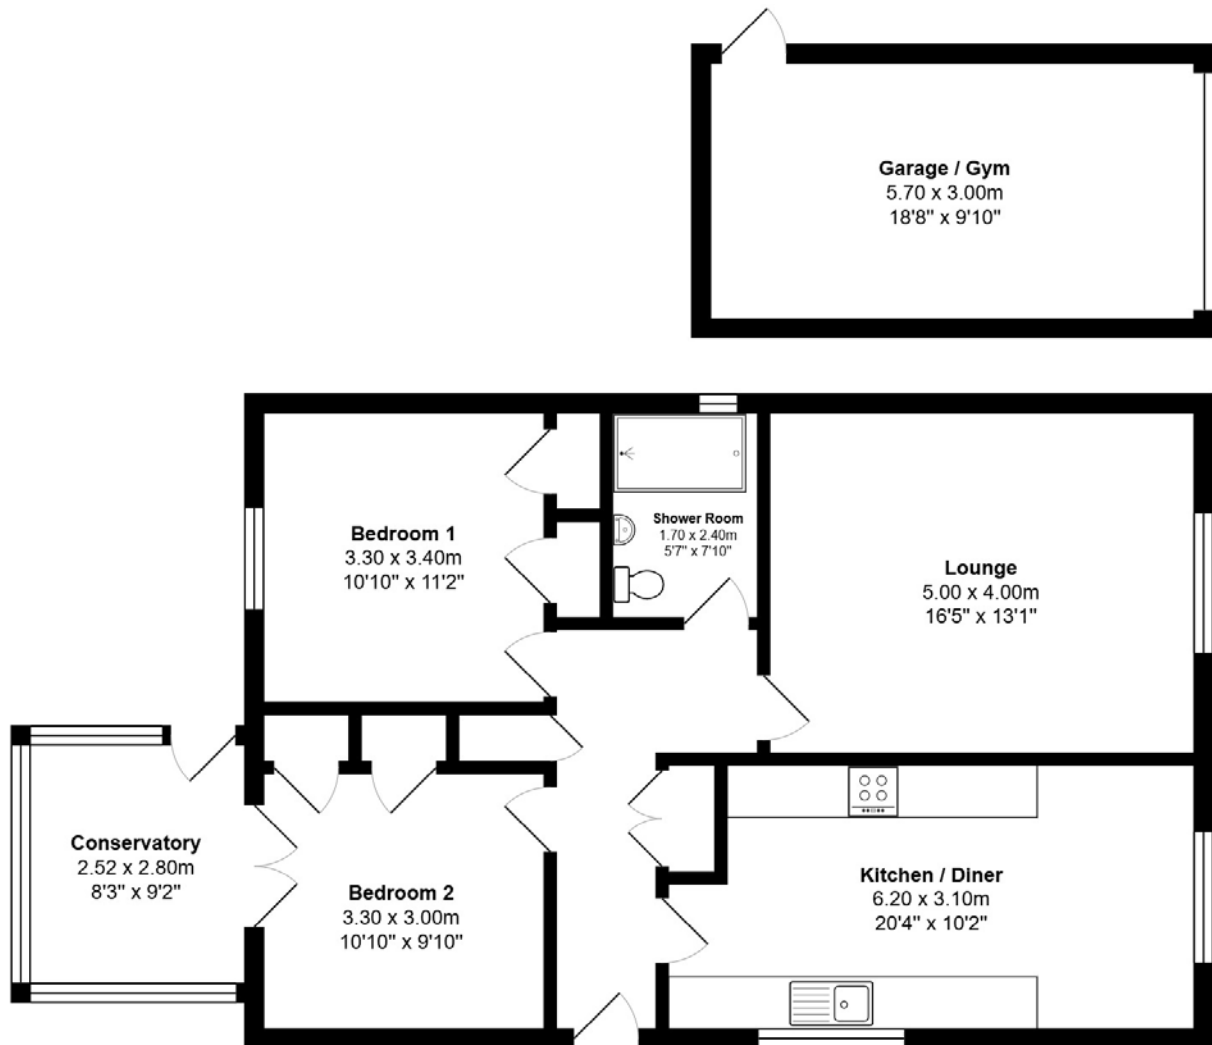

FLOOR PLAN & DIMENSIONS

Approximate Dimensions (Taken from the widest point)

Gross internal floor area (m²): 78m² | EPC Rating: C