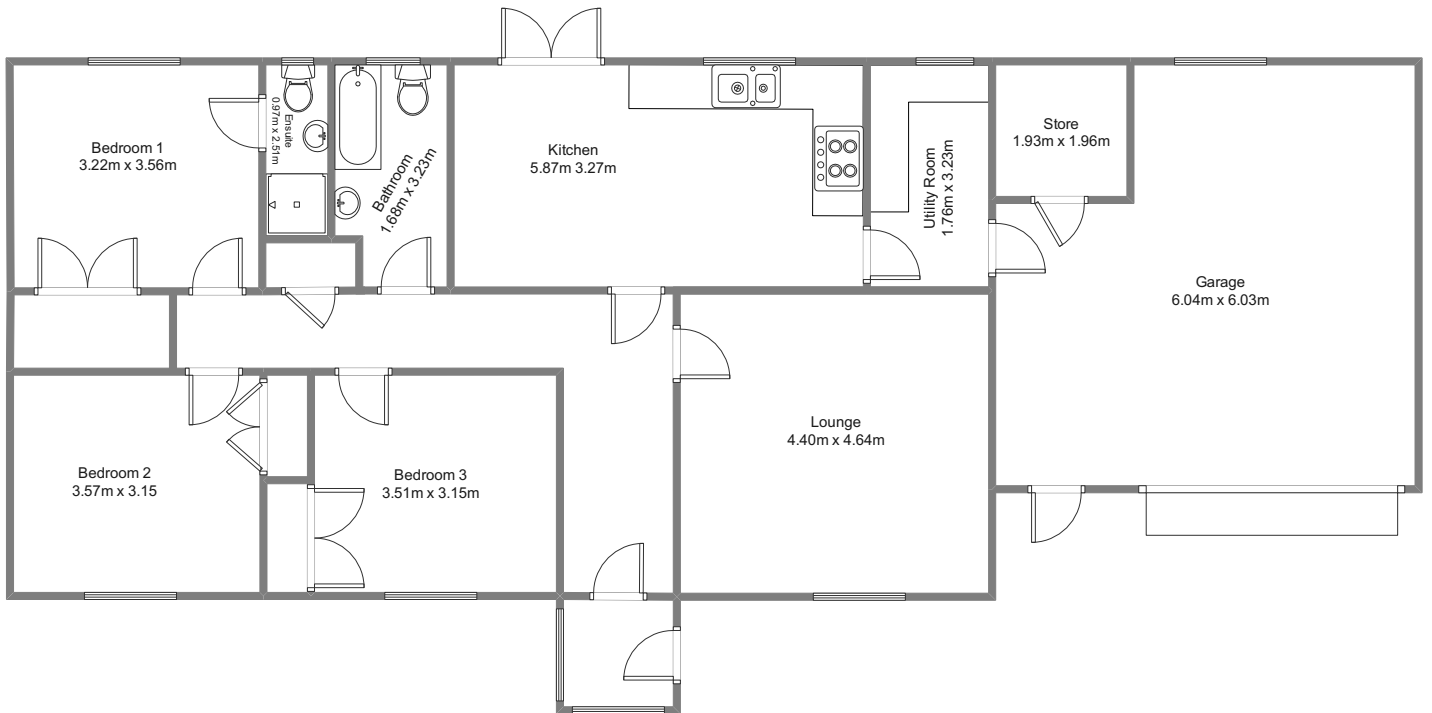

FLOOR PLAN & DIMENSIONS

Approximate Dimensions (Taken from the widest point)

Gross internal floor area (m²): 114m² | EPC Rating: C