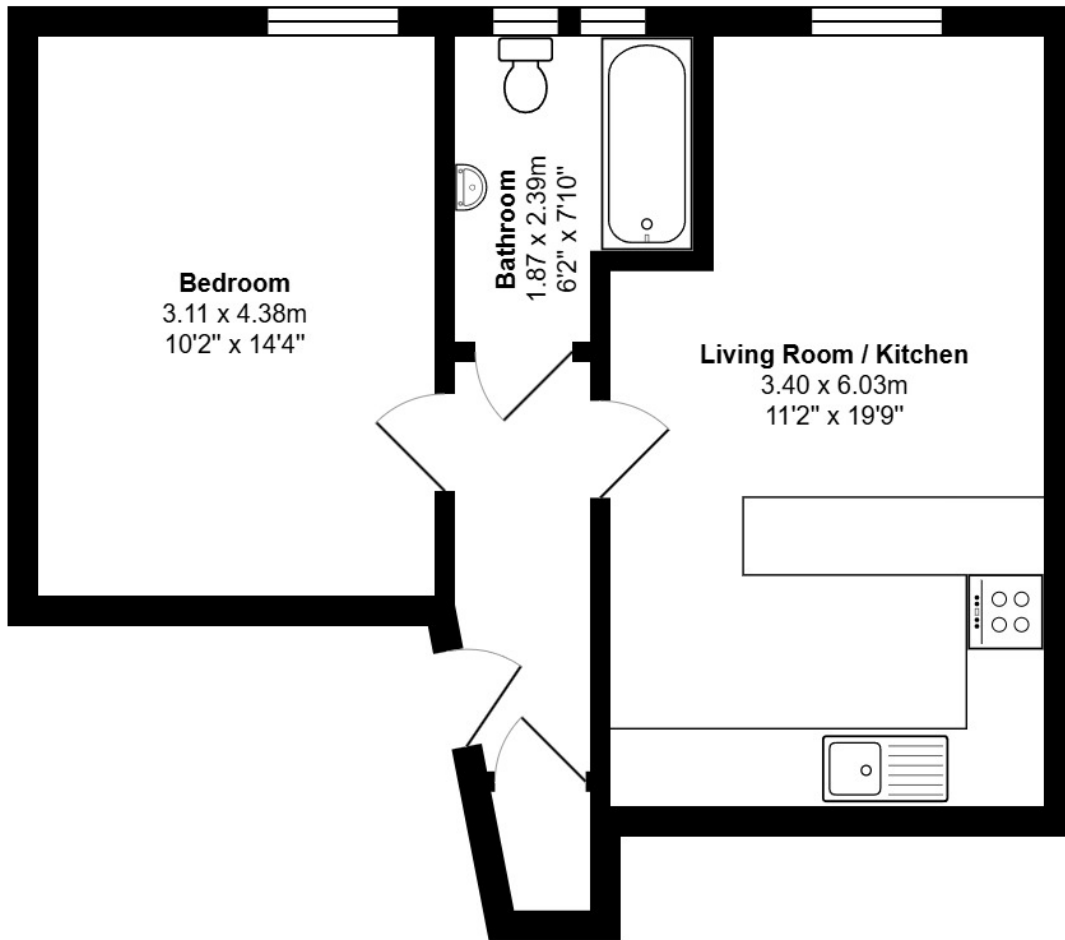

FLOOR PLAN & DIMENSIONS

Approximate Dimensions (Taken from the widest point)

Gross internal floor area (m²): 42m² | EPC Rating: C