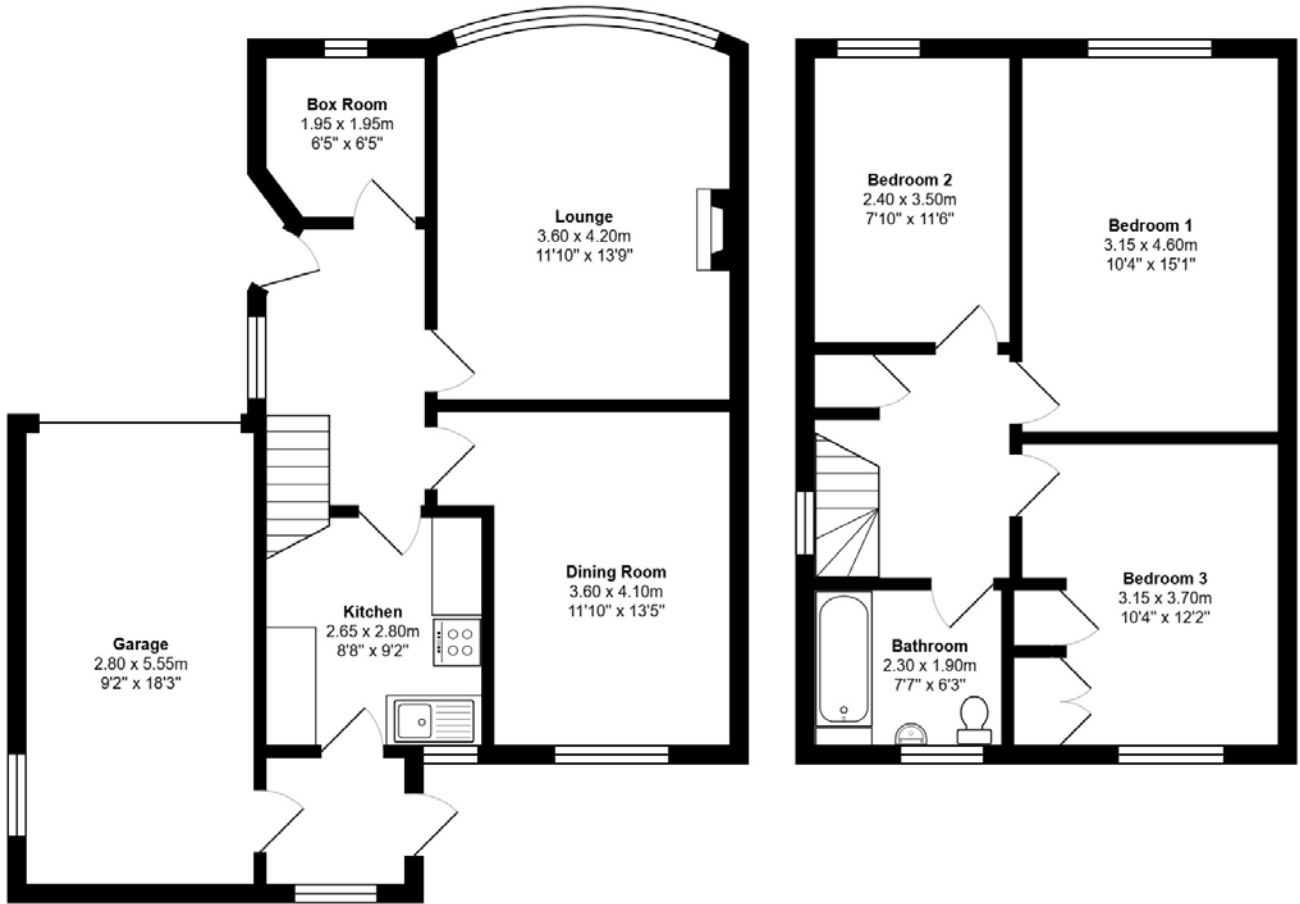

FLOOR PLAN & DIMENSIONS

Approximate Dimensions (Taken from the widest point)

Gross internal floor area (m²): 96m² | EPC Rating: E