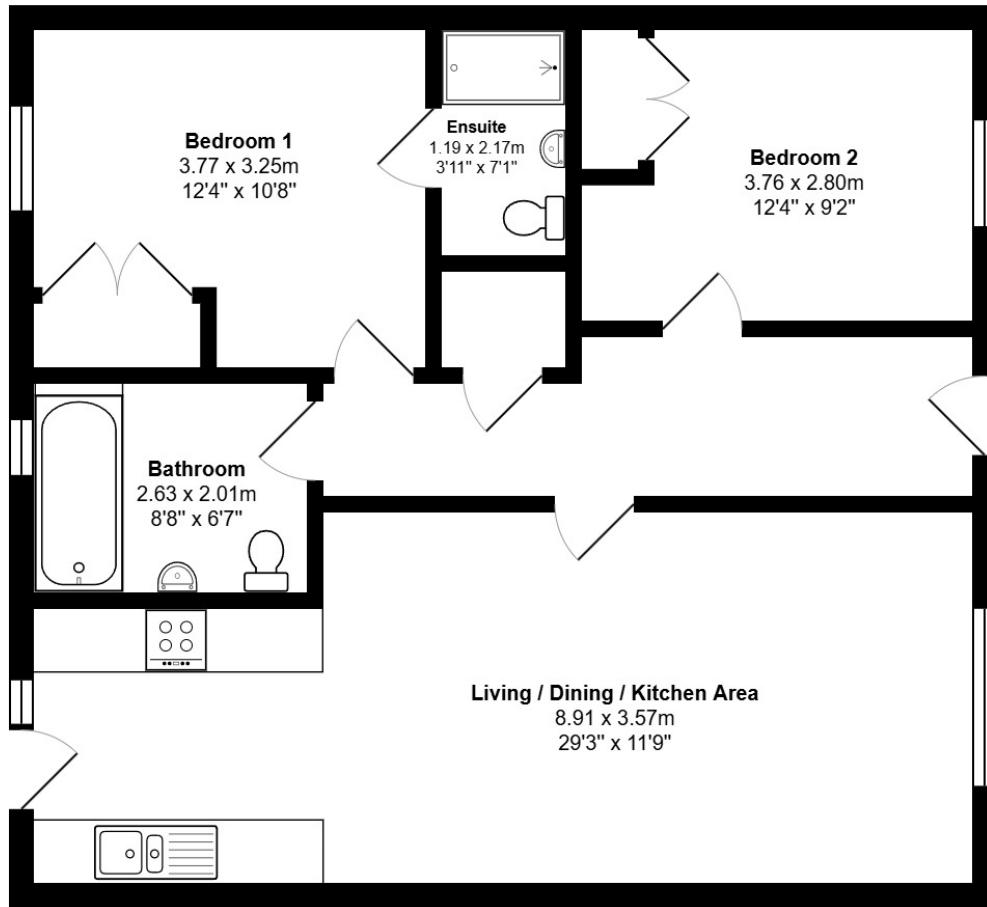

FLOOR PLAN & DIMENSIONS

Approximate Dimensions (Taken from the widest point)

Gross internal floor area (m²): 72m² | EPC Rating: B