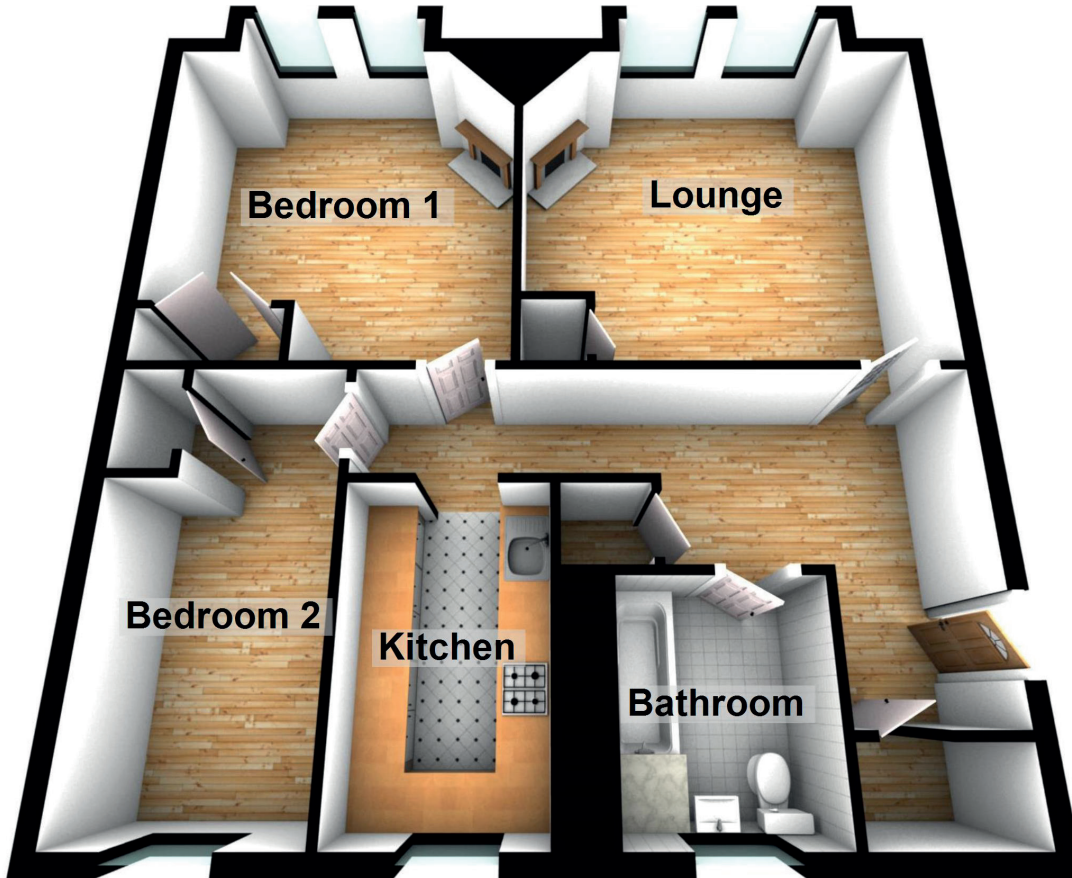

191/4 Canongate

OLD TOWN, EDINBURGH, EH8 8BN

Approximate Dimensions (Taken from the widest point)

Lounge	4.51m (14'10") x 4.46m (14'8")
Kitchen	3.20m (10'6") x 1.68m (5'6")
Bedroom 1	4.46m (14'8") x 3.90m (12'10")
Bedroom 2	4.39m (14'5") x 2.25m (7'5")
Bathroom	2.31m (7'7") x 1.95m (6'5")