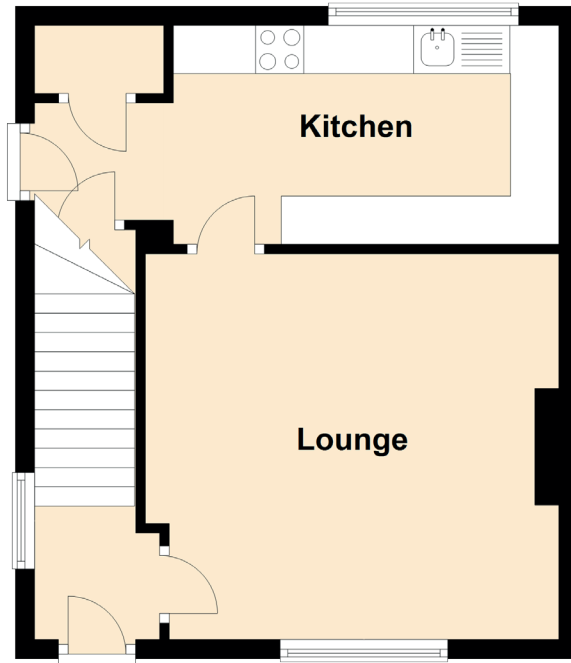

8 Delta Gardens

MUSSELBURGH, EH21 8DP

Approximate Dimensions
(Taken from the widest point)

Lounge	4.29m (14'1") x 4.00m (13'1")
Kitchen	4.00m (13'1") x 2.27m (7'5")
Bedroom 1	4.35m (14'3") x 2.97m (9'9")
Bedroom 2	3.37m (11'1") x 3.27m (10'9")
Bathroom	2.07m (6'9") x 1.65m (5'5")