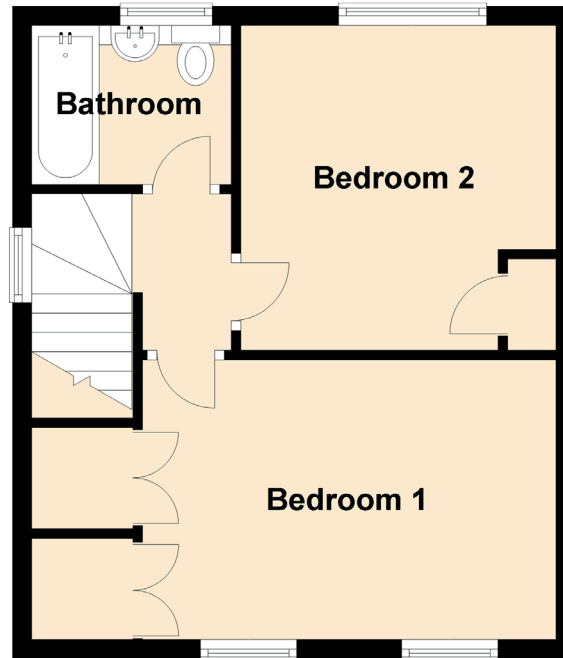

8 Delta Gardens

MUSSELBURGH, EH21 8DP

Approximate Dimensions
(Taken from the widest point)

Lounge	4.29m (14'1") x 4.00m (13'1")
Kitchen	4.00m (13'1") x 2.27m (7'5")
Bedroom 1	4.35m (14'3") x 2.97m (9'9")
Bedroom 2	3.37m (11'1") x 3.27m (10'9")
Bathroom	2.07m (6'9") x 1.65m (5'5")