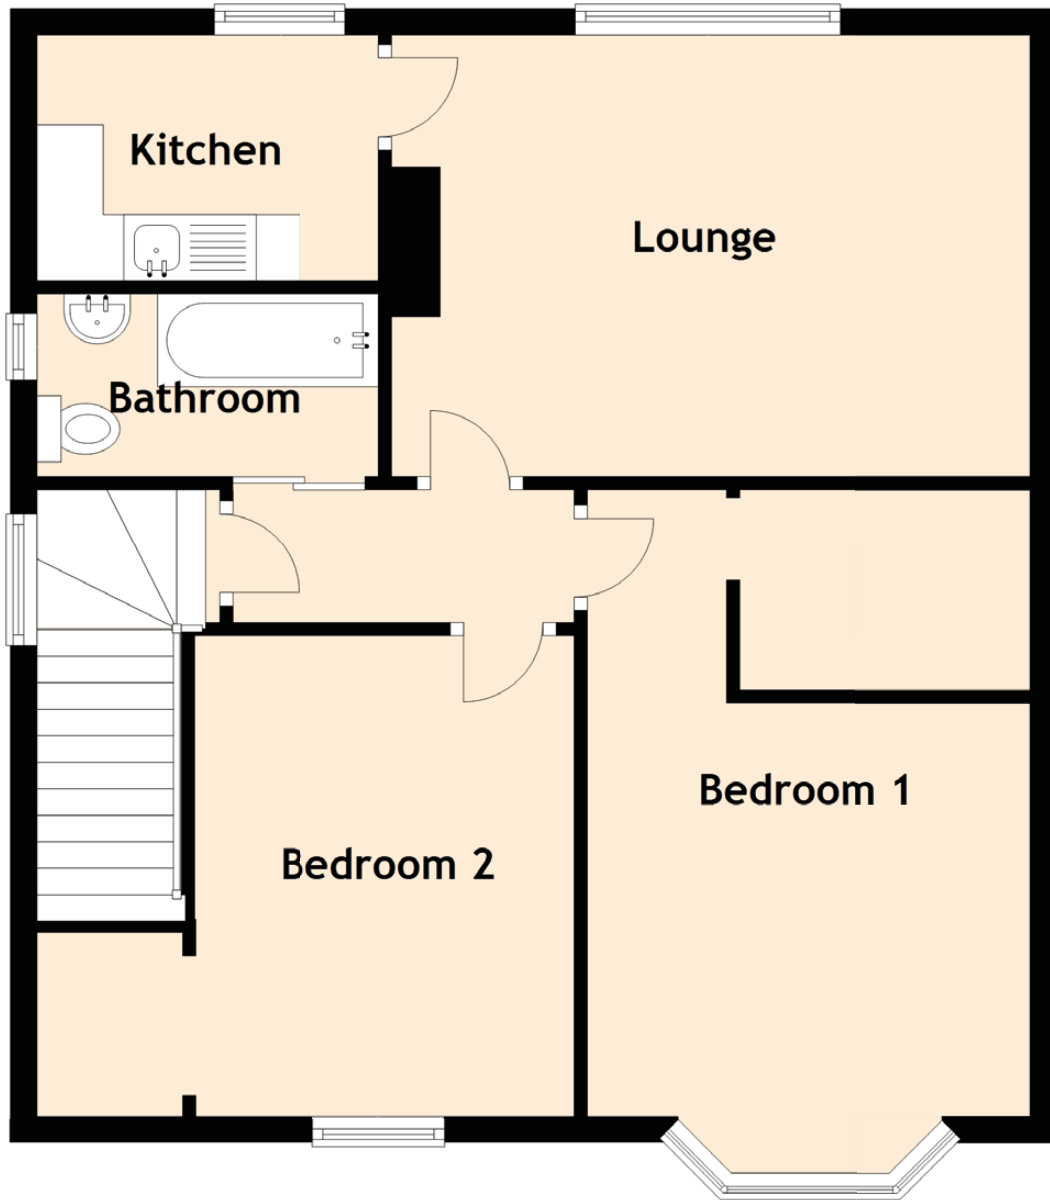

59 Broomfield Crescent

CORSTORPHINE, EDINBURGH, EH12 7LS

Approximate Dimensions (Taken from the widest point)

| | |
|-----------|--------------------------------|
| Lounge | 4.83m (15'10") x 3.37m (11'1") |
| Kitchen | 2.59m (8'6") x 1.86m (6'1") |
| Bedroom 1 | 4.74m (15'7") x 3.35m (11') |
| Bedroom 2 | 3.63m (11'11") x 2.88m (9'5") |
| Bathroom | 2.60m (8'6") x 1.38m (4'6") |

Gross internal floor area (m2): 63m²