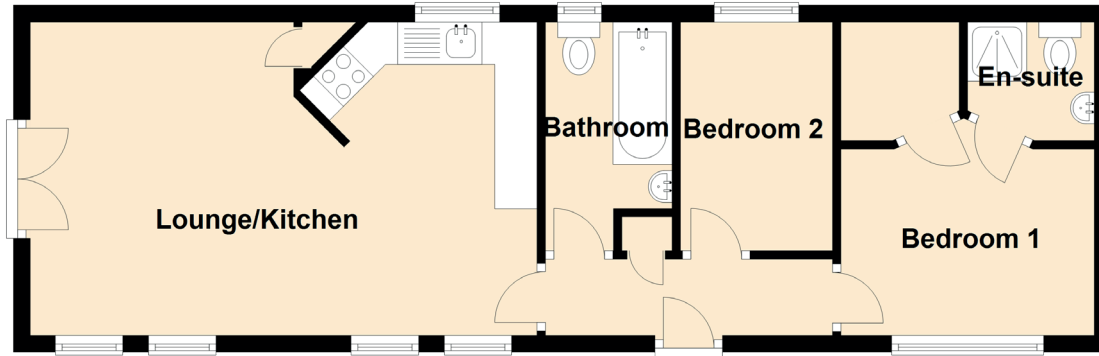

Stroma Lodge

GLENDDEVON PARK, GLENDDEVON, DOLLAR, FK14 7JY

Approximate Dimensions
(Taken from the widest point)

Lounge/Kitchen	6.00m (19'8") x 3.60m (11'10")
Bedroom 1	3.00m (9'10") x 2.20m (7'3")
En-suite	1.50m (4'11") x 1.40m (4'7")
Bedroom 2	2.70m (8'10") x 1.80m (5'11")
Bathroom	2.70m (8'10") x 1.50m (4'11")