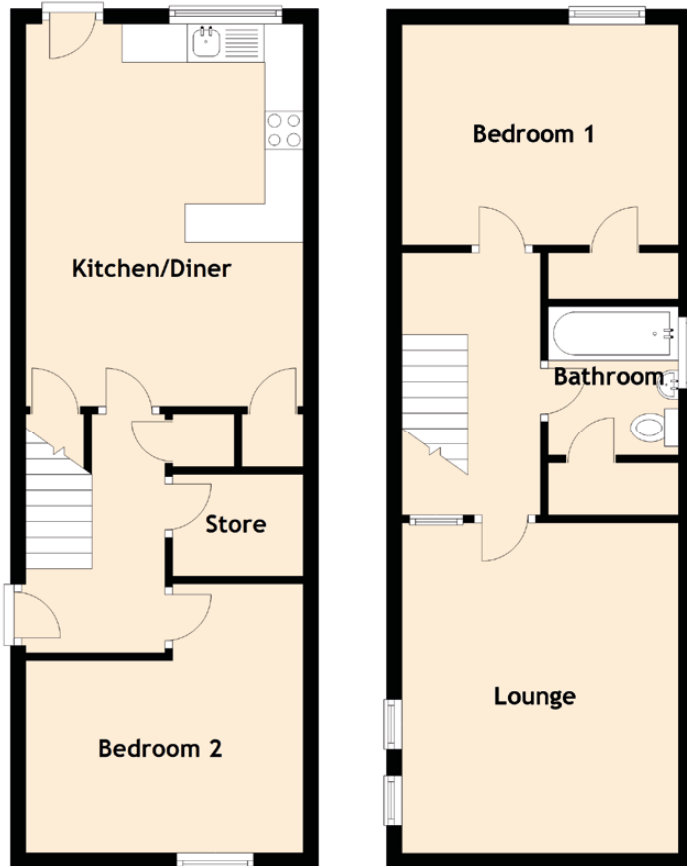

359 Julian Road

GLENROTHES, FIFE, KY7 6SS

Approximate Dimensions (Taken from the widest point)

Lounge	4.31m (14'2") x 3.61m (11'10")
Kitchen/Diner	4.99m (16'4") x 3.61m (11'10")
Bedroom 1	3.61m (11'10") x 2.88m (9'5")
Bedroom 2	3.61m (11'10") x 3.51m (11'6")
Bathroom	1.95m (6'5") x 1.70m (5'7")

Gross internal floor area (m²): 78m²