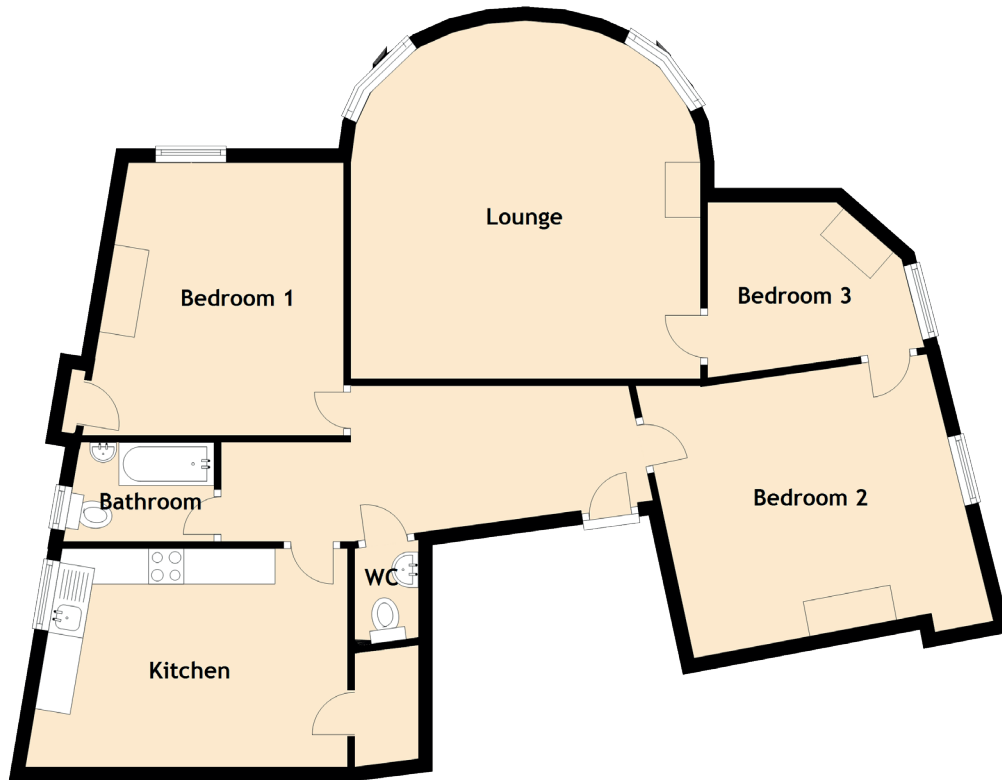

1/6 Lord Russell Place

NEWINGTON, EDINBURGH, EH9 1NQ

Approximate Dimensions (Taken from the widest point)

Lounge	5.00m (16'5") x 4.95m (16'3")
Kitchen	4.30m (14'1") x 3.09m (10'2")
Bedroom 1	3.86m (12'8") x 3.70m (12'2")
Bedroom 2	4.25m (13'11") x 3.62m (11'11")
Bedroom 3	3.07m (10'1") x 2.50m (8'2")
Bathroom	2.14m (7') x 1.40m (4'7")
WC	1.38m (4'6") x 0.90m (2'11")