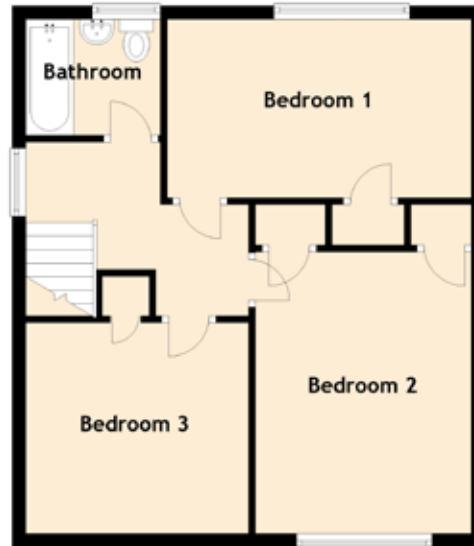

32 Gilmerton Dykes Place

GILMERTON, EDINBURGH, EH17 8JQ

Approximate Dimensions (Taken from the widest point)

Lounge	4.50m (14'9") x 3.69m (12'1")
Kitchen	3.57m (11'9") x 3.18m (10'5")
Bedroom 1	4.48m (14'8") x 2.63m (8'8")
Bedroom 2	4.15m (13'7") x 3.18m (10'5")
Bedroom 3	3.32m (10'11") x 3.11m (10'2")
Bedroom 4	3.62m (11'10") x 2.95m (9'8")
Bathroom	1.98m (6'6") x 1.71m (5'7")