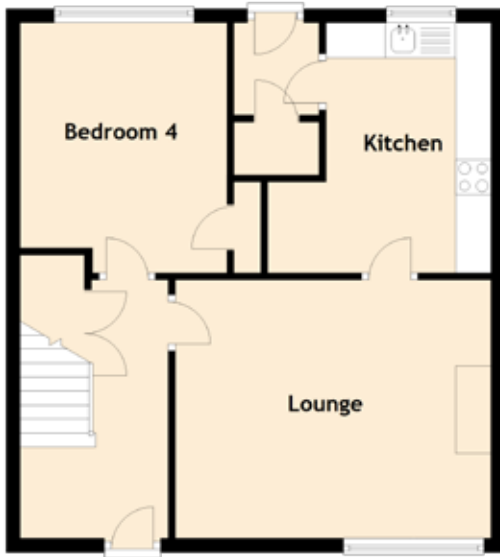

32 Gilmerton Dykes Place

GILMERTON, EDINBURGH, EH17 8JQ

Approximate Dimensions (Taken from the widest point)

Lounge	4.50m (14'9") x 3.69m (12'1")
Kitchen	3.57m (11'9") x 3.18m (10'5")
Bedroom 1	4.48m (14'8") x 2.63m (8'8")
Bedroom 2	4.15m (13'7") x 3.18m (10'5")
Bedroom 3	3.32m (10'11") x 3.11m (10'2")
Bedroom 4	3.62m (11'10") x 2.95m (9'8")
Bathroom	1.98m (6'6") x 1.71m (5'7")