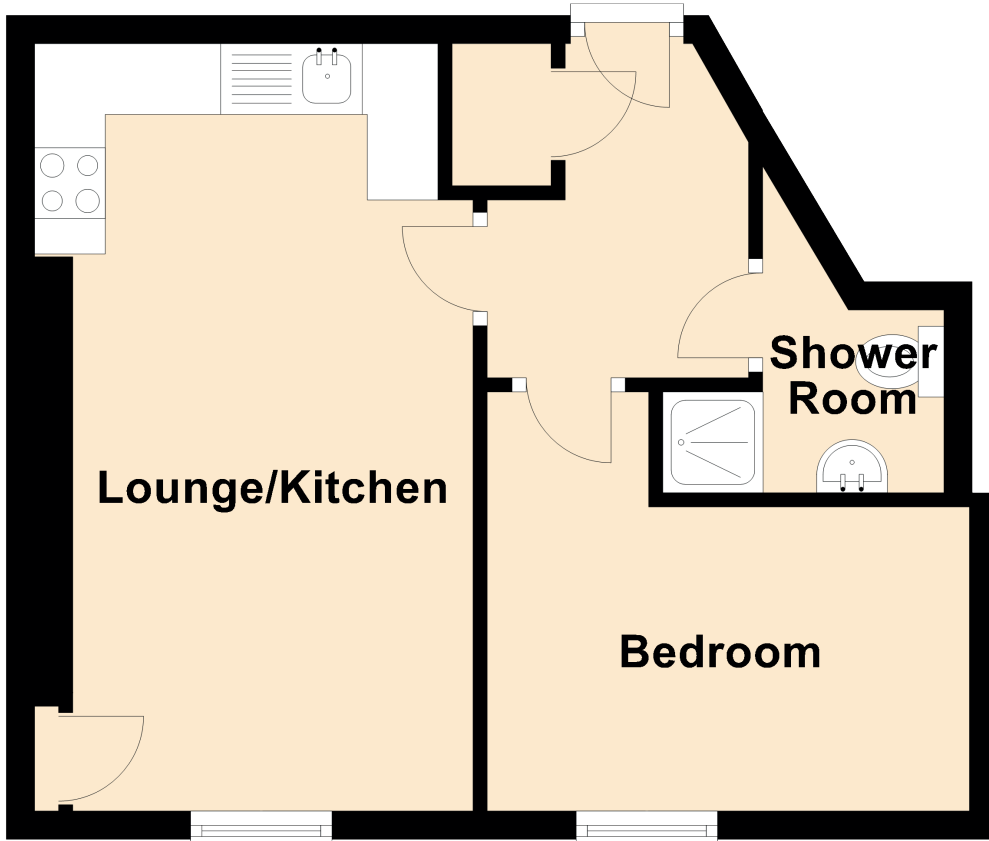

19/12 Spey Terrace

LEITH, EDINBURGH, EH7 4PX

Approximate Dimensions (Taken from the widest point)

Lounge/Kitchen	5.42m (17'9") x 3.10m (10'2")
Bedroom	3.41m (11'2") x 2.96m (9'9")
Shower Room	1.80m (5'11") x 0.98m (3'3")