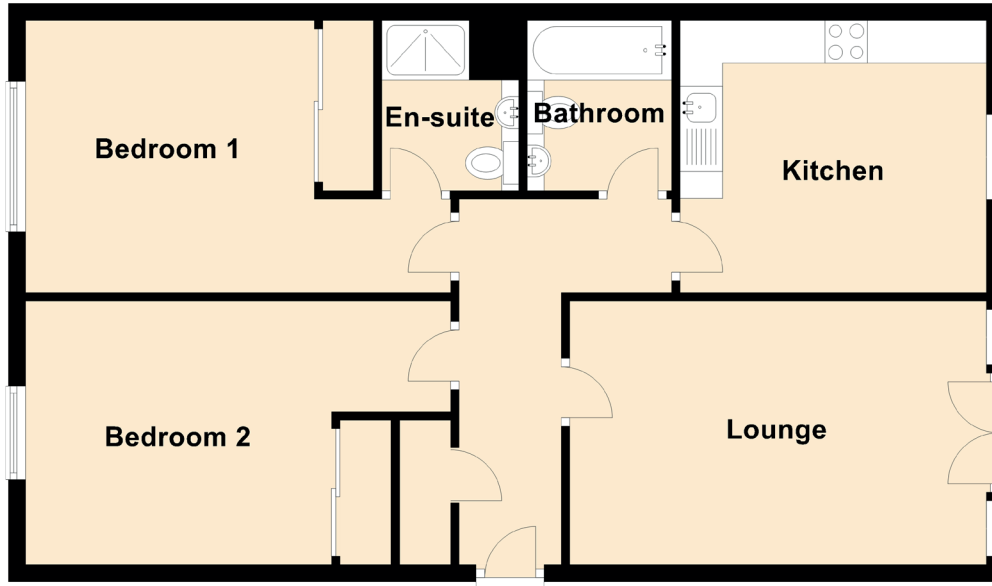

# 21 Derby Gate

MOSSEND, BELLSHILL, ML4 1FG

Approximate Dimensions  
(Taken from the widest point)

Lounge	4.90m (16'1") x 3.10m (10'2")
Kitchen	3.60m (11'10") x 3.20m (10'6")
Bedroom 1	5.00m (16'5") x 3.20m (10'6")
En-suite	2.00m (6'7") x 1.50m (4'11")
Bedroom 2	5.00m (16'5") x 3.10m (10'2")
Bathroom	2.00m (6'7") x 1.70m (5'7")