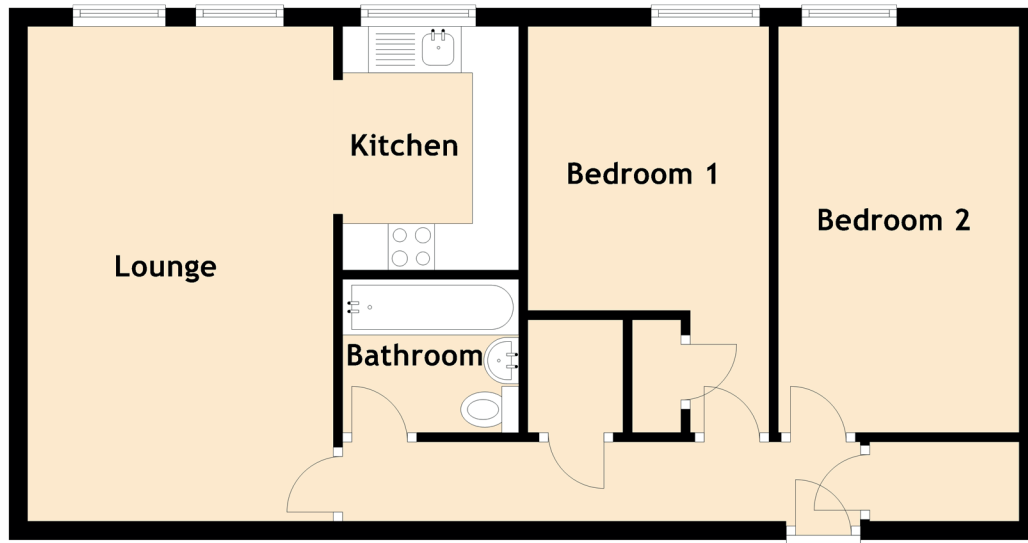

6/9 Dalhousie Court

42 WEST GRAHAM STREET, GLASGOW, G4 9LH

Approximate Dimensions (Taken from the widest point)

Lounge	5.30m (17'5") x 3.30m (10'10")
Kitchen	3.00m (9'10") x 1.90m (6'3")
Bedroom 1	2.60m (8'6") x 2.00m (6'7")
Bedroom 2	4.00m (13'1") x 2.60m (8'6")
Bathroom	1.90m (6'3") x 1.90m (6'3")