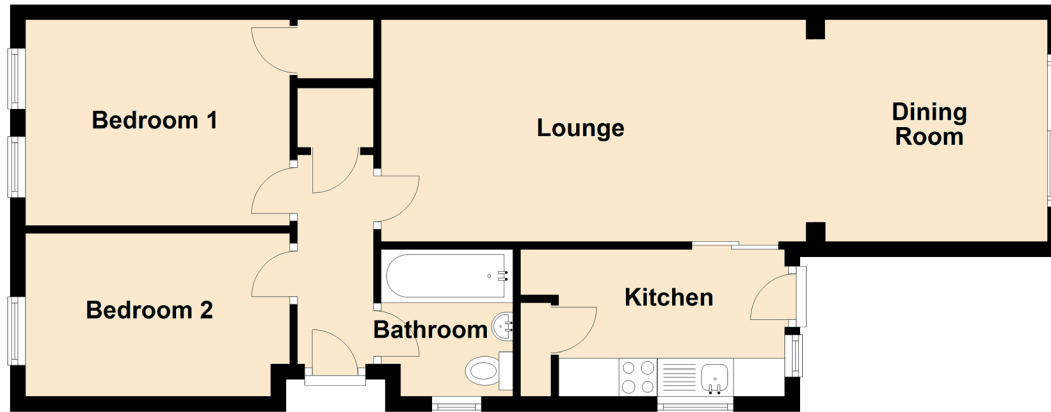

20 Acredales

HADDINGTON, EAST LoTHIAN, EH41 4NT

Approximate Dimensions (Taken from the widest point)

Lounge	5.58m (18'4") x 2.91m (9'7")
Kitchen	3.47m (11'5") x 2.10m (6'11")
Dining Room	3.07m (10'1") x 2.91m (9'7")
Bedroom 1	3.47m (11'5") x 2.70m (8'10")
Bedroom 2	3.47m (11'5") x 2.14m (7')
Bathroom	1.93m (6'4") x 1.73m (5'8")