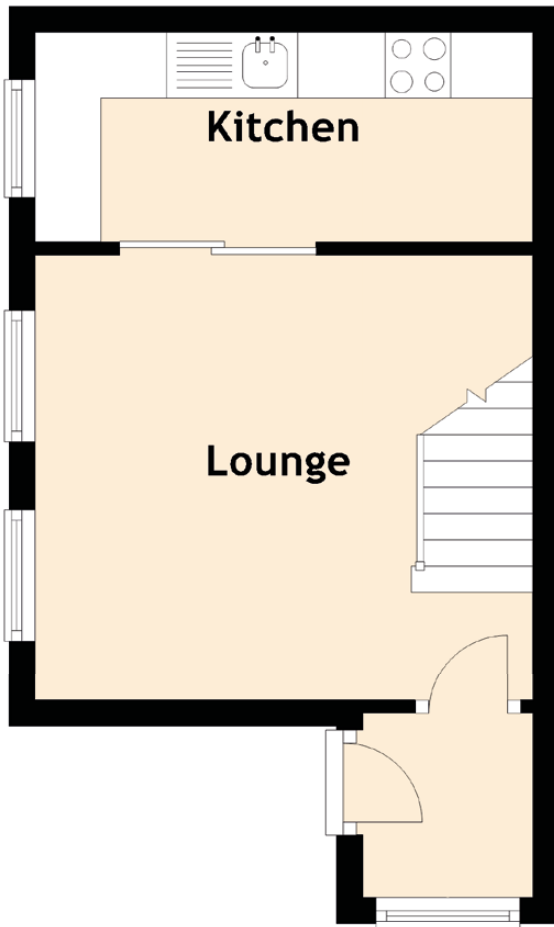

68 Lee Crescent North

ABERDEEN, AB22 8FP

First Floor

Ground Floor

Approximate Dimensions (Taken from the widest point)

Lounge	3.80m (12'6") x 3.40m (11'2")
Kitchen	3.80m (12'6") x 1.60m (5'3")
Bedroom 1	3.00m (9'10") x 2.90m (9'6")
Bathroom	1.90m (6'3") x 1.90m (6'3")

Gross internal floor area (m²): 42m²