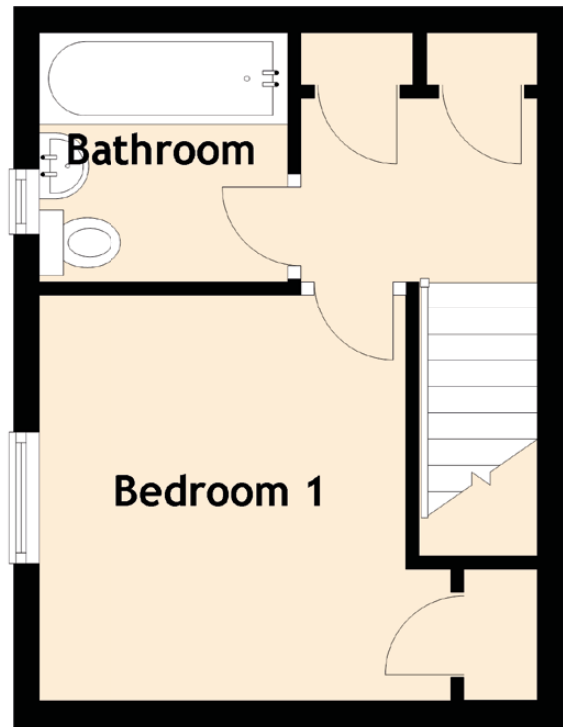

68 Lee Crescent North

ABERDEEN, AB22 8FP

First Floor

Ground Floor

Approximate Dimensions (Taken from the widest point)

Lounge	3.80m (12'6") x 3.40m (11'2")
Kitchen	3.80m (12'6") x 1.60m (5'3")
Bedroom 1	3.00m (9'10") x 2.90m (9'6")
Bathroom	1.90m (6'3") x 1.90m (6'3")

Gross internal floor area (m²): 42m²