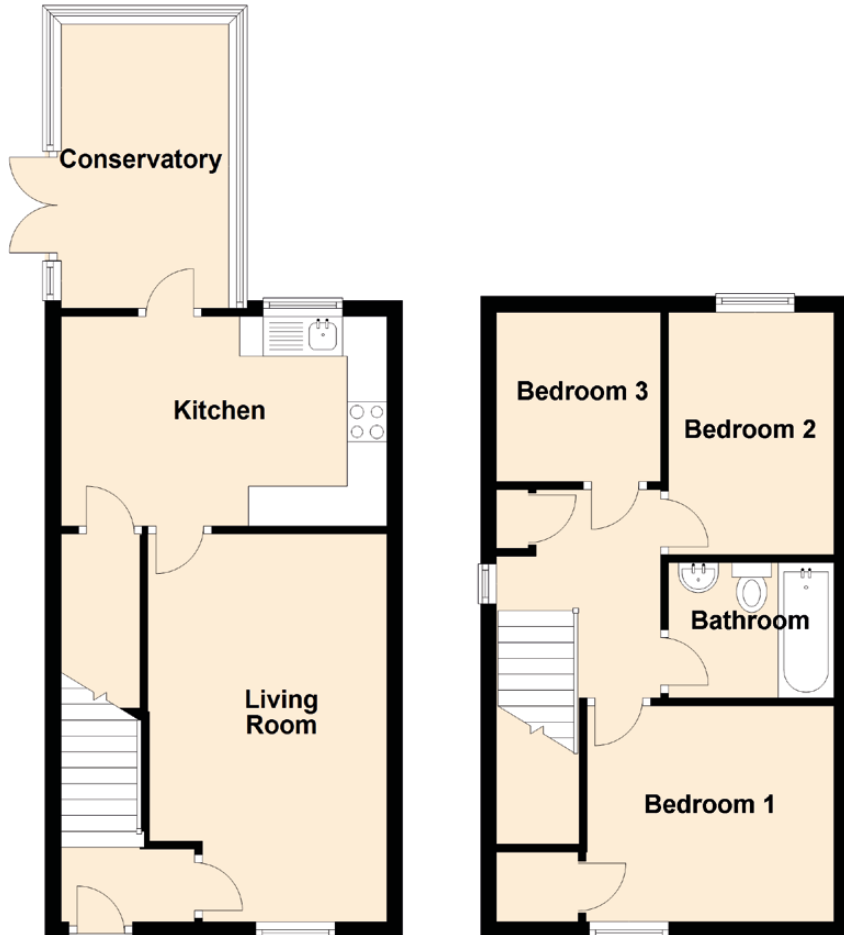

21 Kilngate Brae

LIBERTON, EDINBURGH, EH17 8UU

Approximate Dimensions (Taken from the widest point)

Living Room	4.88m (16') x 2.76m (9'1")
Kitchen	4.10m (13'5") x 2.65m (8'8")
Conservatory	3.58m (11'9") x 2.11m (6'11")
Bedroom 1	3.11m (10'2") x 2.73m (8'11")
Bedroom 2	3.05m (10') x 2.14m (7')
Bedroom 3	2.13m (7') x 1.86m (6'1")
Bathroom	2.13m (7') x 1.70m (5'7")