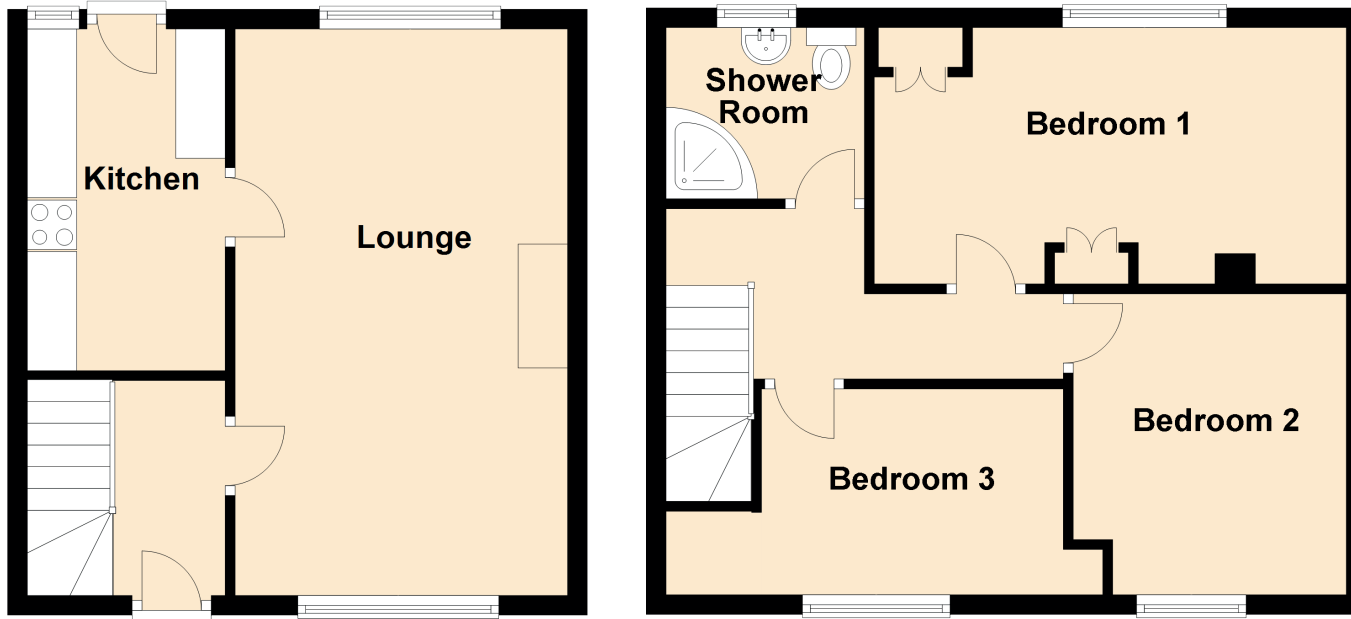

68 Talisman Avenue

GALASHIELS, BORDERS, TD1 2DL

Approximate Dimensions (Taken from the widest point)

Lounge	5.72m (18'9") x 3.36m (11')
Kitchen	3.45m (11'4") x 2.00m (6'7")
Bedroom 1	4.77m (15'8") x 2.59m (8'6")
Bedroom 2	3.04m (10') x 2.76m (9'1")
Bedroom 3	3.05m (10') x 2.08m (6'10")
Shower Room	1.99m (6'6") x 1.73m (5'8")