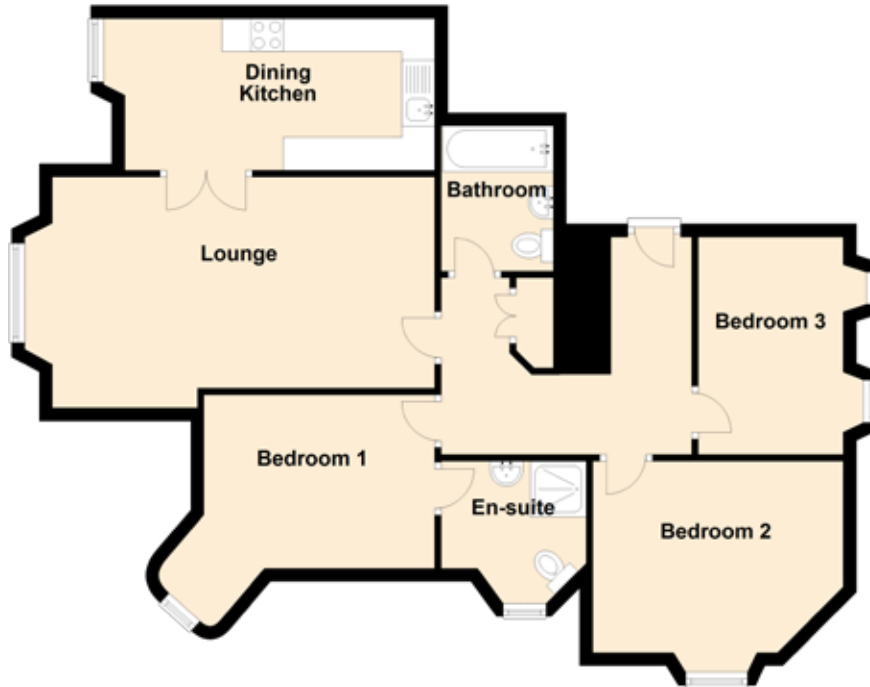

Flat 8, Craigflower House

CRAIGFLOWER COURT, TORRYBURN, KY12 8AY

Approximate Dimensions (Taken from the widest point)

| | |
|----------------|-------------------------------|
| Lounge | 5.80m (19') x 3.50m (11'6") |
| Dining Kitchen | 4.70m (15'5") x 2.30m (7'7") |
| Bedroom 1 | 3.61m (11'10") x 2.60m (8'6") |
| En-suite | 2.20m (7'3") x 1.90m (6'3") |
| Bedroom 2 | 3.80m (12'6") x 2.90m (9'6") |
| Bedroom 3 | 3.30m (10'10") x 2.20m (7'3") |
| Bathroom | 2.20m (7'3") x 1.70m (5'7") |