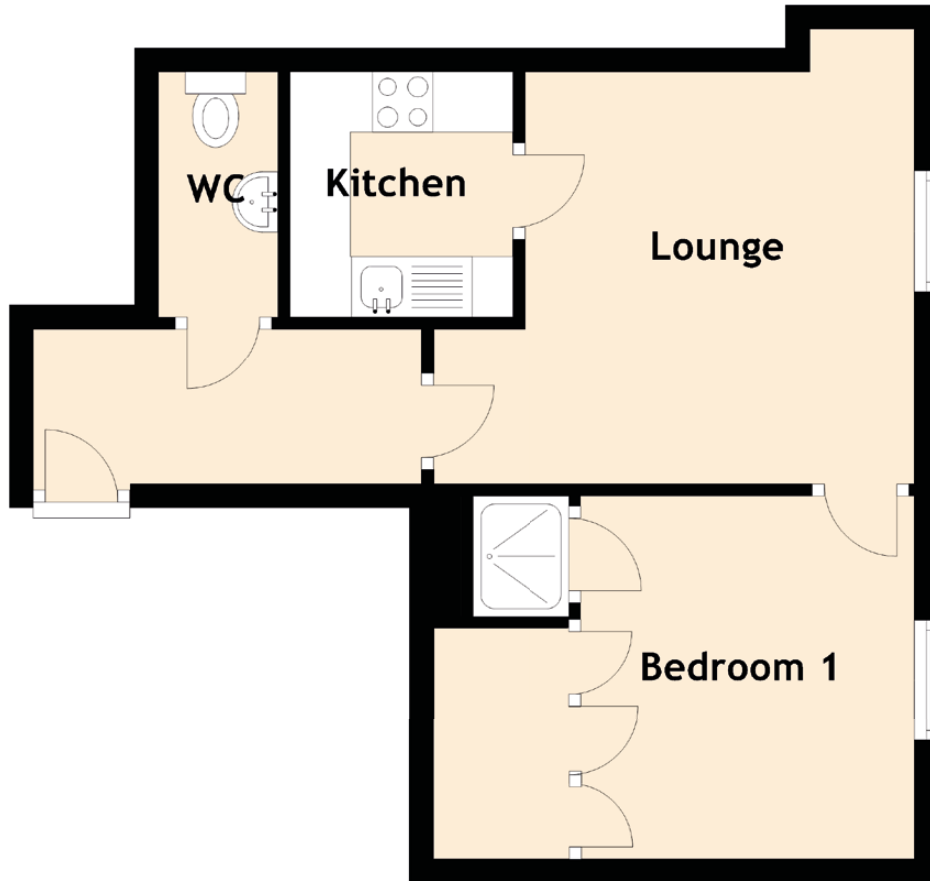

# 10/1A North Junction Street

LEITH, EDINBURGH, EH6 6HN

Approximate Dimensions (Taken from the widest point)

Bedroom	3.01m (9'11") x 2.76m (9'1")
Lounge	3.42m (11'3") x 3.23m (10'7")
Kitchen	2.03m (6'8") x 1.85m (6'1")
WC	1.88m (6'2") x 0.99m (3'3")