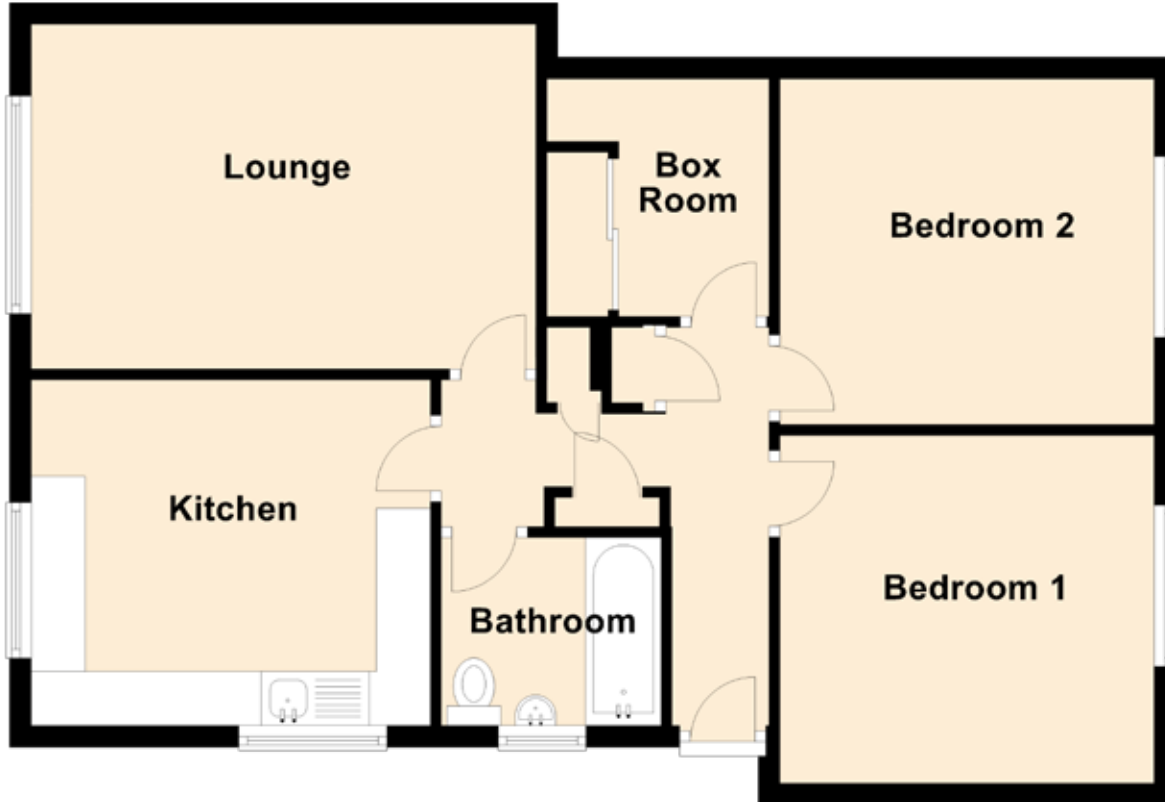

131/6 Parkhead Drive

EDINBURGH, EH11 4RX

Approximate Dimensions
(Taken from the widest point)

Lounge	4.68m (15'4") x 3.19m (10'6")
Kitchen	3.70m (12'2") x 3.20m (10'6")
Bedroom 1	3.48m (11'5") x 3.22m (10'7")
Bedroom 2	3.47m (11'5") x 3.20m (10'6")
Box Room	2.20m (7'3") x 2.06m (6'9")
Bathroom	2.04m (6'8") x 1.74m (5'9")

Gross internal floor area (m²): 70m²

EPC Rating: D