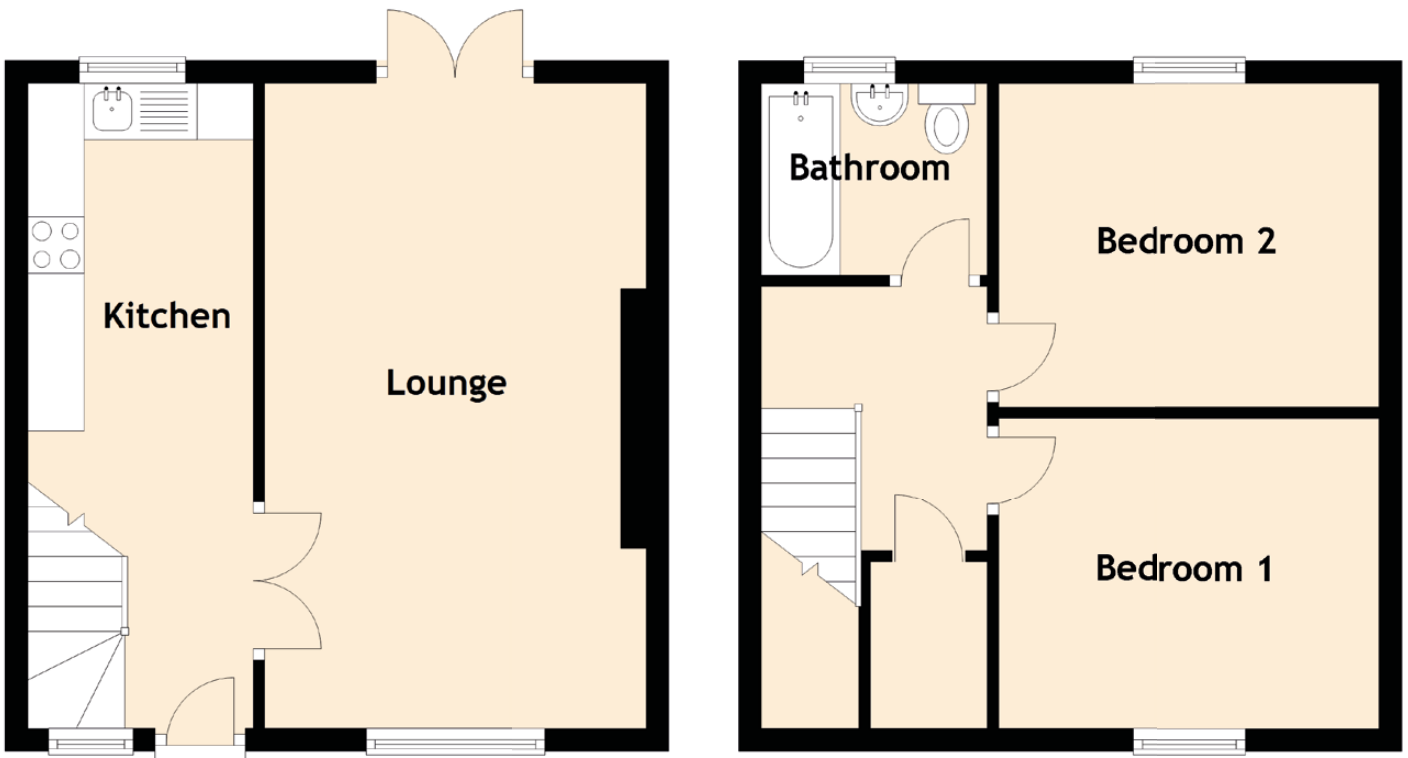

# 16 Burnside Avenue

POLBETH, WEST LOTHIAN, EH55 8TF

Approximate Dimensions (Taken from the widest point)

Lounge	5.72m (18'9") x 3.38m (11'1")
Kitchen	5.72m (18'9") x 2.00m (6'7")
Bedroom 1	3.38m (11'1") x 2.80m (9'2")
Bedroom 2	3.50m (11'6") x 2.87m (9'5")
Bathroom	1.90m (6'3") x 1.70m (5'7")

Gross internal floor area (m<sup>2</sup>): TBCm<sup>2</sup>