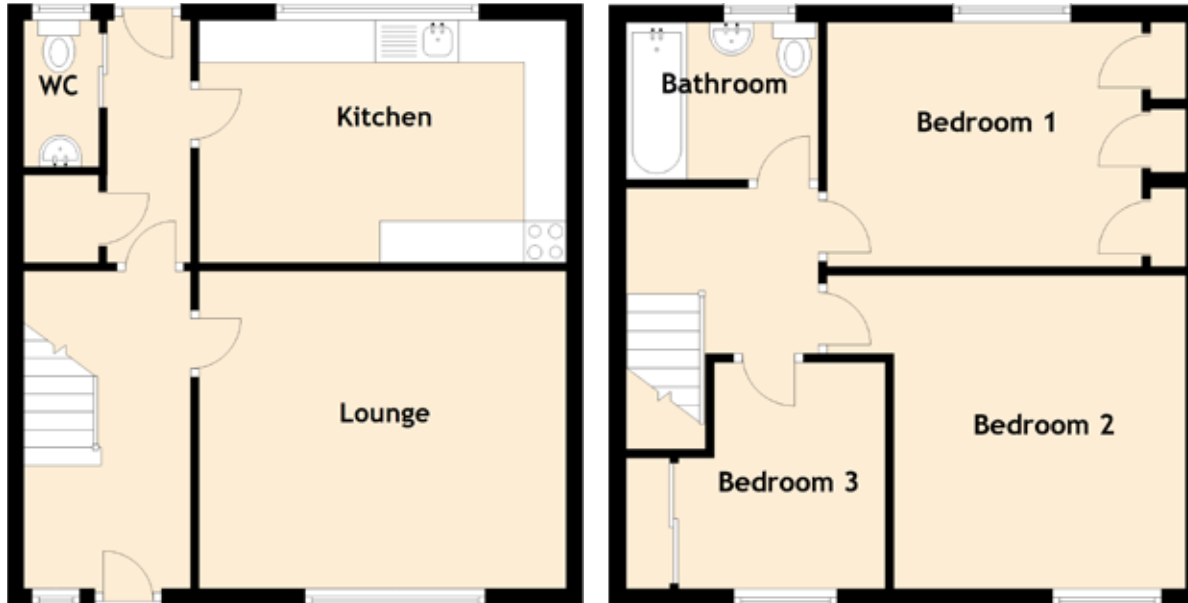

# 25 Knock Avenue

WHITEHILLS, BANFF, ABERDEENSHIRE, AB45 2NZ

Approximate Dimensions  
(Taken from the widest point)

Lounge	4.40m (14'5") x 3.80m (12'6")
Kitchen	4.40m (14'5") x 2.90m (9'6")
Bedroom 1	3.50m (11'6") x 2.80m (9'2")
Bedroom 2	3.80m (12'6") x 3.59m (11'9")
Bedroom 3	2.97m (9'9") x 2.60m (8'6")
Bathroom	2.20m (7'3") x 1.80m (5'11")
WC	1.75m (5'9") x 0.90m (2'11")

Gross internal floor area (m<sup>2</sup>): 90m<sup>2</sup>

EPC Rating: D