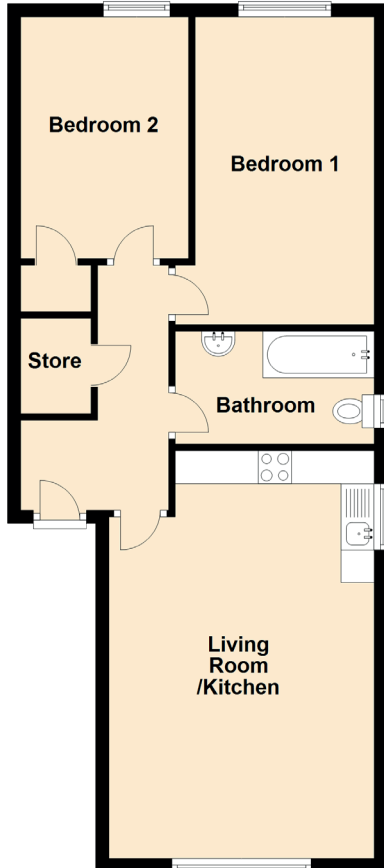

# 21B/3 West Pilton Place

PILTON, EDINBURGH, HE4 4DG

Approximate Dimensions (Taken from the widest point)

Living Room/Kitchen	6.00m (19'8") x 4.00m (13'1")
Bedroom 1	4.65m (15'3") x 2.70m (8'10")
Bedroom 2	3.65m (12') x 2.53m (8'4")