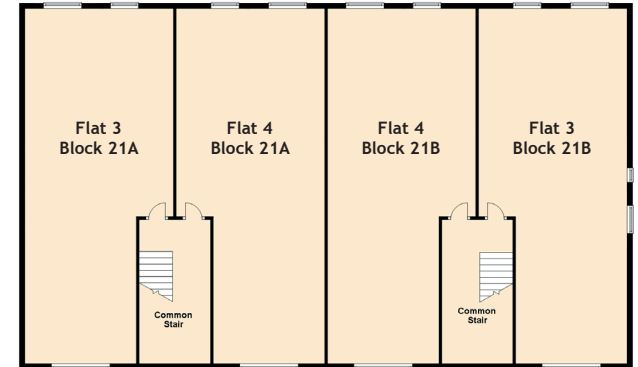

# 21B/3 West Pilton Place

PILTON, EDINBURGH, HE4 4DG

Approximate Dimensions (Taken from the widest point)

Living Room/Kitchen	6.00m (19'8") x 4.00m (13'1")
Bedroom 1	4.65m (15'3") x 2.70m (8'10")
Bedroom 2	3.65m (12') x 2.53m (8'4")