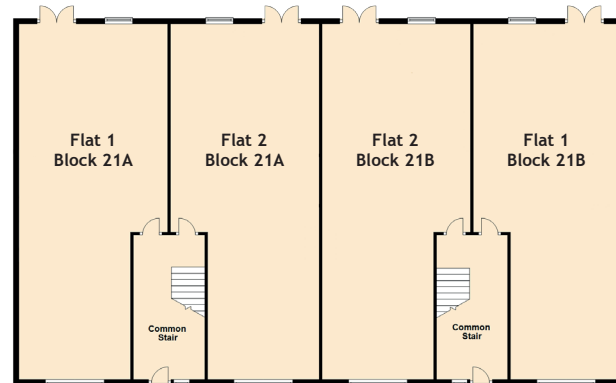

# 21B/3 West Pilton Place

PILTON, EDINBURGH, HE4 4DG

Approximate Dimensions (Taken from the widest point)

Living Room/Kitchen	6.00m (19'8") x 4.00m (13'1")
Bedroom 1	4.65m (15'3") x 2.70m (8'10")
Bedroom 2	3.65m (12') x 2.53m (8'4")