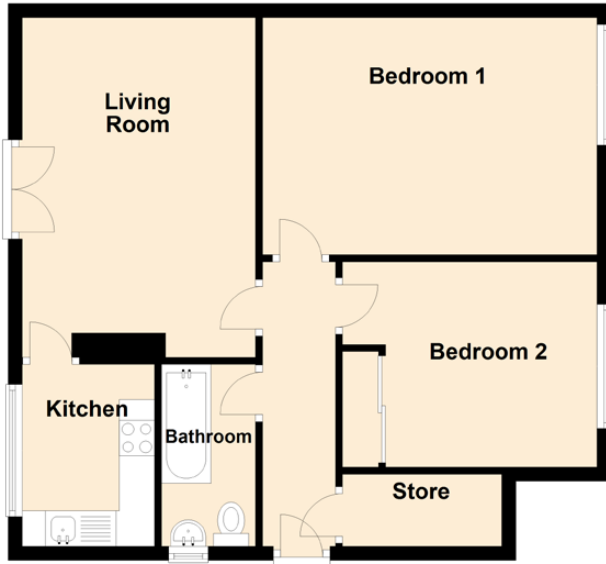

81 Pilton Avenue

EDINBURGH, EH5 2HR

Approximate Dimensions (Taken from the widest point)

Living Room	4.80m (15'9") x 3.30m (10'10")
Kitchen	2.57m (8'5") x 1.87m (6'2")
Bedroom 1	4.73m (15'6") x 3.35m (11')
Bedroom 2	3.60m (11'10") x 2.90m (9'6")
Bathroom	2.57m (8'5") x 1.35m (4'5")