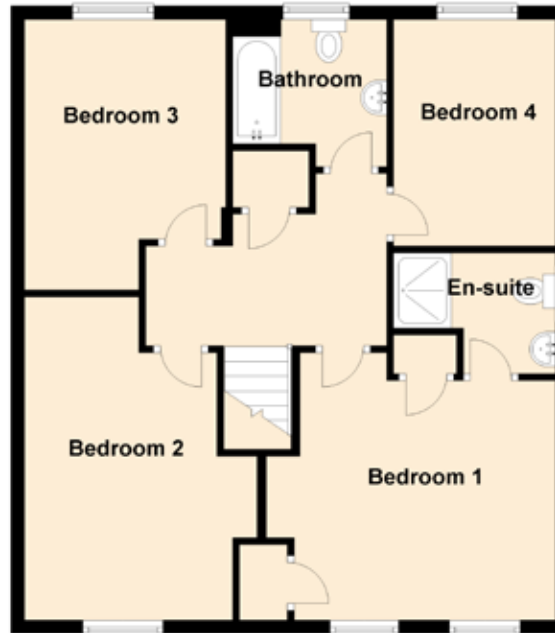

34 Battlefield Drive

MUSSELBURGH, EAST LoTHIAN, EH21 7DF

Approximate Dimensions

(Taken from the widest point)

Lounge	4.54m (14'11") x 3.20m (10'6")
Kitchen	5.11m (16'9") x 2.49m (8'2")
Dining Room	3.20m (10'6") x 2.49m (8'2")
Family Room	3.76m (12'4") x 2.39m (7'10")
Bedroom 1	4.03m (13'3") x 3.64m (11'11")
En-suite	2.33m (7'8") x 1.76m (5'9")
Bedroom 2	4.42m (14'6") x 2.52m (8'3")
Bedroom 3	3.94m (12'11") x 2.67m (8'9")
Bedroom 4	3.30m (10'10") x 2.36m (7'9")
Bathroom	2.23m (7'4") x 1.97m (6'6")
WC	2.39m (7'10") x 1.11m (3'8")