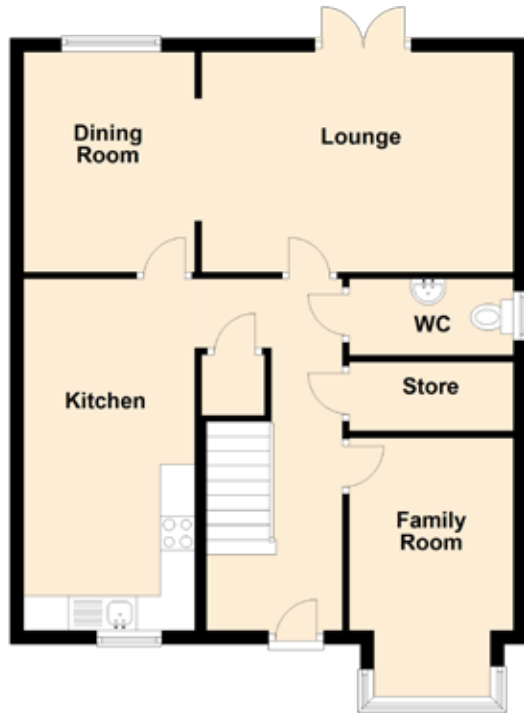

34 Battlefield Drive

MUSSELBURGH, EAST LoTHIAN, EH21 7DF

Approximate Dimensions

(Taken from the widest point)

Lounge	4.54m (14'11") x 3.20m (10'6")
Kitchen	5.11m (16'9") x 2.49m (8'2")
Dining Room	3.20m (10'6") x 2.49m (8'2")
Family Room	3.76m (12'4") x 2.39m (7'10")
Bedroom 1	4.03m (13'3") x 3.64m (11'11")
En-suite	2.33m (7'8") x 1.76m (5'9")
Bedroom 2	4.42m (14'6") x 2.52m (8'3")
Bedroom 3	3.94m (12'11") x 2.67m (8'9")
Bedroom 4	3.30m (10'10") x 2.36m (7'9")
Bathroom	2.23m (7'4") x 1.97m (6'6")
WC	2.39m (7'10") x 1.11m (3'8")