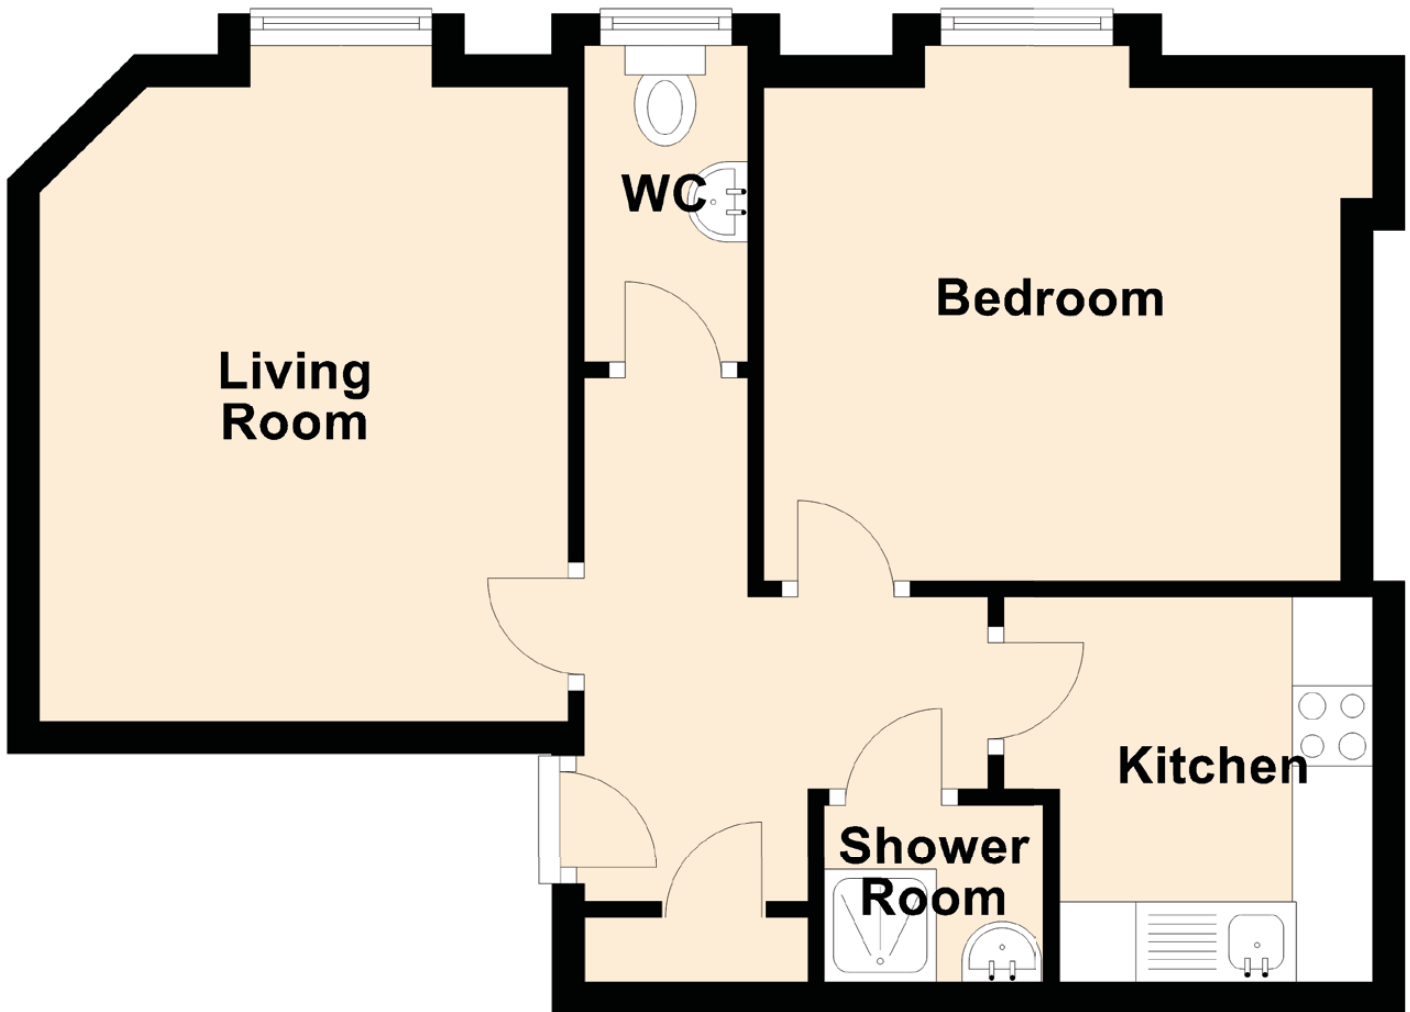

101/7 Broughton Road

BROUGHTON, EDINBURGH, EH7 4EG

Approximate Dimensions (Taken from the widest point)

Living Room	3.96m (13') x 3.30m (10'10")
Kitchen	2.40m (7'10") x 2.30m (7'7")
Bedroom	3.60m (11'10") x 3.08m (10'1")
WC	1.97m (6'6") x 1.02m (3'4")
Shower Room	1.26m (4'2") x 1.20m (3'11")

Gross internal floor area (m²): 40m²