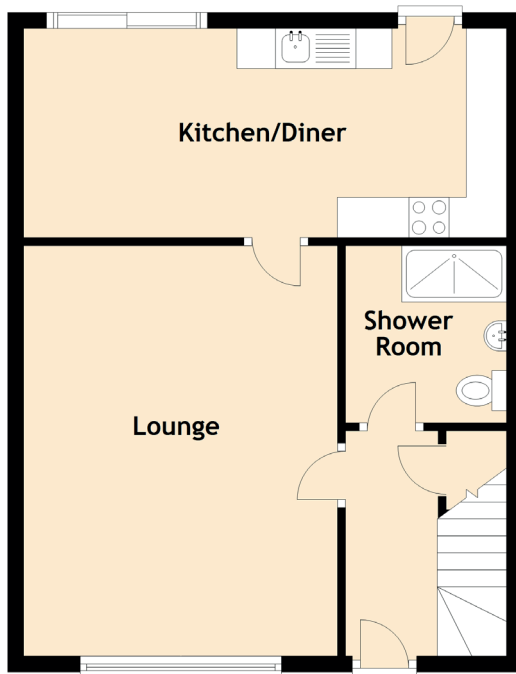

13 Maryknowe

GAULDRY, NEWPORT-ON-TAY, DD6 8SL

Approximate Dimensions (Taken from the widest point)

Lounge	5.10m (16'9") x 3.90m (12'10")
Kitchen/Diner	6.00m (19'8") x 2.60m (8'6")
Bedroom 1	3.30m (10'10") x 2.70m (8'10")
Bedroom 2	3.30m (10'10") x 2.80m (9'2")
Bedroom 3	2.70m (8'10") x 2.00m (6'7")
Shower Room	2.20m (7'3") x 2.00m (6'7")