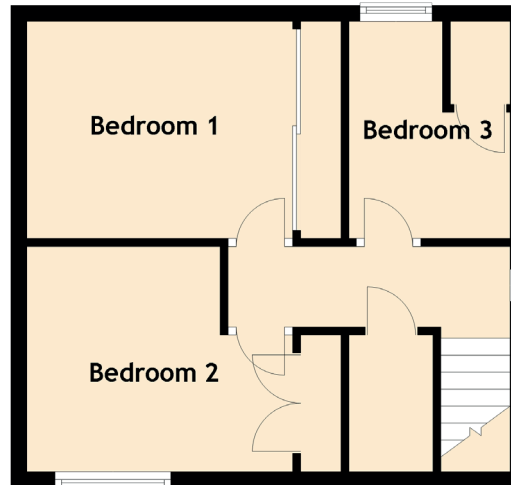

13 Maryknowe

GAULDRY, NEWPORT-ON-TAY, DD6 8SL

Approximate Dimensions (Taken from the widest point)

Lounge	5.10m (16'9") x 3.90m (12'10")
Kitchen/Diner	6.00m (19'8") x 2.60m (8'6")
Bedroom 1	3.30m (10'10") x 2.70m (8'10")
Bedroom 2	3.30m (10'10") x 2.80m (9'2")
Bedroom 3	2.70m (8'10") x 2.00m (6'7")
Shower Room	2.20m (7'3") x 2.00m (6'7")