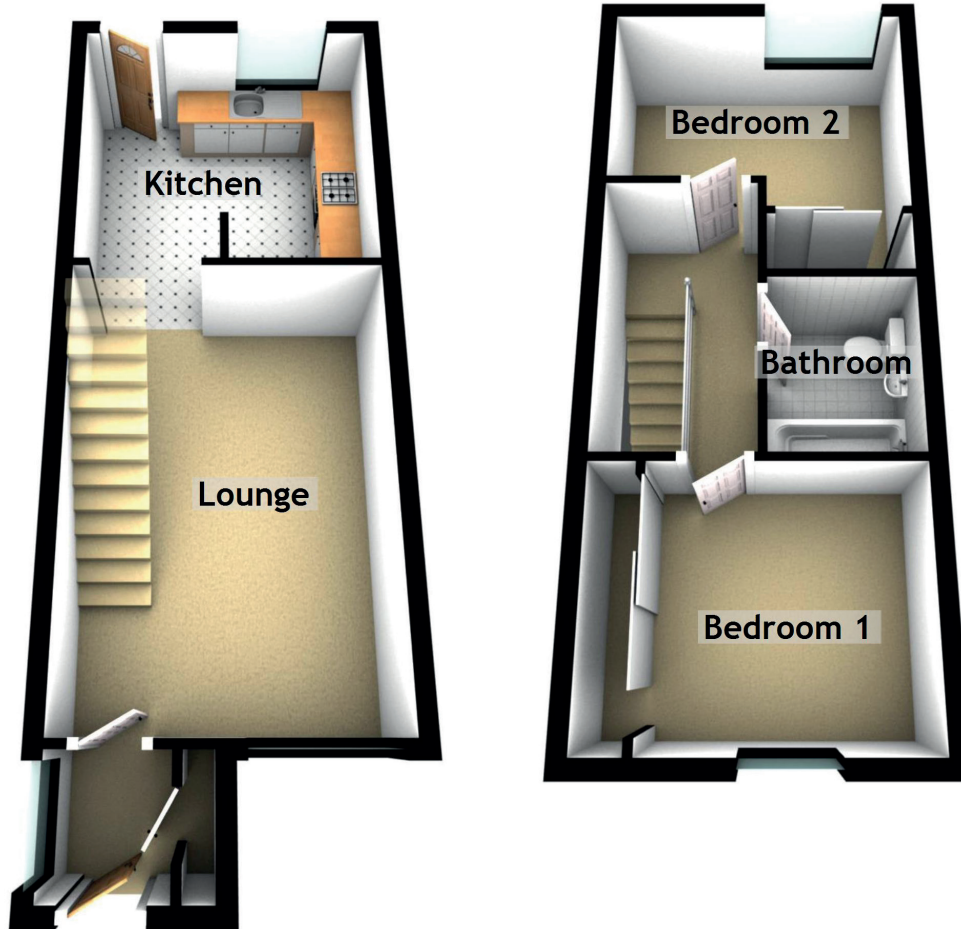

# 76 Millhouse Drive

GLASGOW, G20 0UE

Approximate Dimensions (Taken from the widest point)

Lounge	5.10m (16'9") x 3.50m (11'6")
Kitchen	3.50m (11'6") x 3.30m (10'10")
Bedroom 1	2.90m (9'6") x 2.70m (8'10")
Bedroom 2	3.50m (11'6") x 2.70m (8'10")
Bathroom	2.00m (6'7") x 1.65m (5'5")