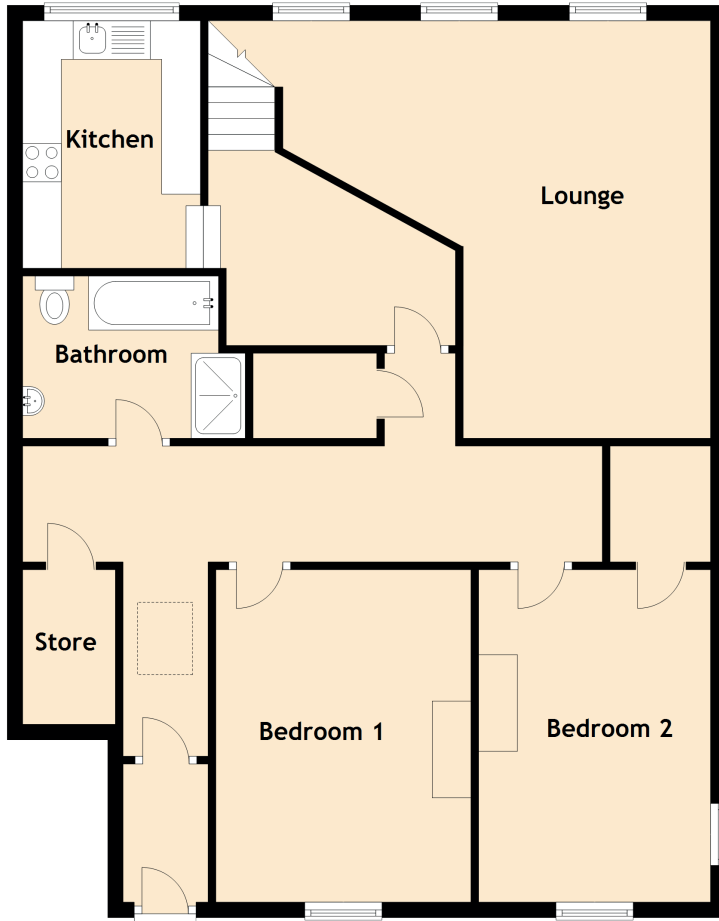

# 15 Newtonloan Court

GOREBRIDGE, EH23 4FB

Approximate Dimensions (Taken from the widest point)

Lounge	6.50m (21'4") x 5.40m (17'9")
Kitchen	3.20m (10'6") x 2.20m (7'3")
Bedroom 1	4.30m (14'1") x 3.30m (10'10")
Bedroom 2	4.30m (14'1") x 3.00m (9'10")
Bathroom	2.70m (8'10") x 2.10m (6'11")
Store	2.00m (6'7") x 1.20m (3'11")

Gross internal floor area (m<sup>2</sup>): 104m<sup>2</sup> | EPC Rating: C