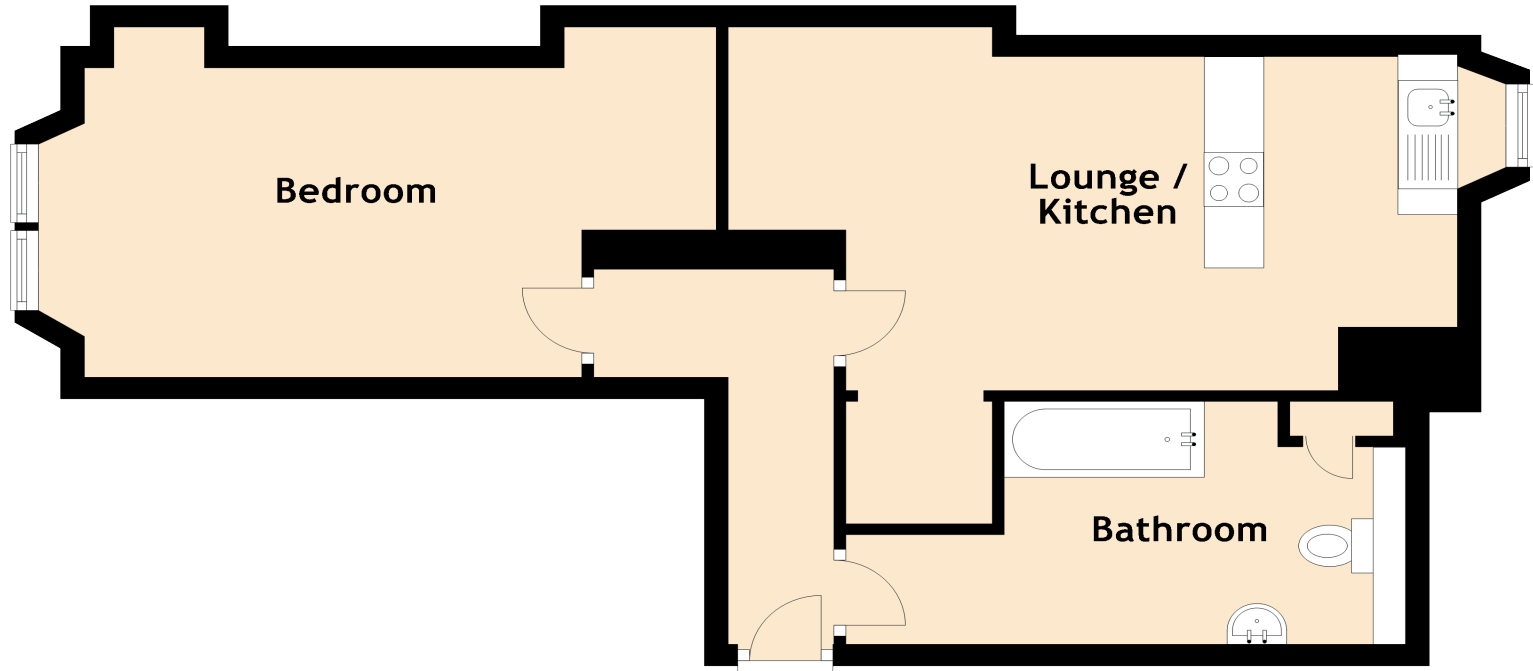

51/6 Ferry Road

TRINITY, EDINBURGH, EH6 4AF

Approximate Dimensions (Taken from the widest point)

Lounge / Kitchen
Bedroom
Bathroom

5.87m (19'3") x 3.39m (11'1")
5.52m (18'1") x 3.23m (10'7")
4.70m (15'5") x 2.24m (7'4")