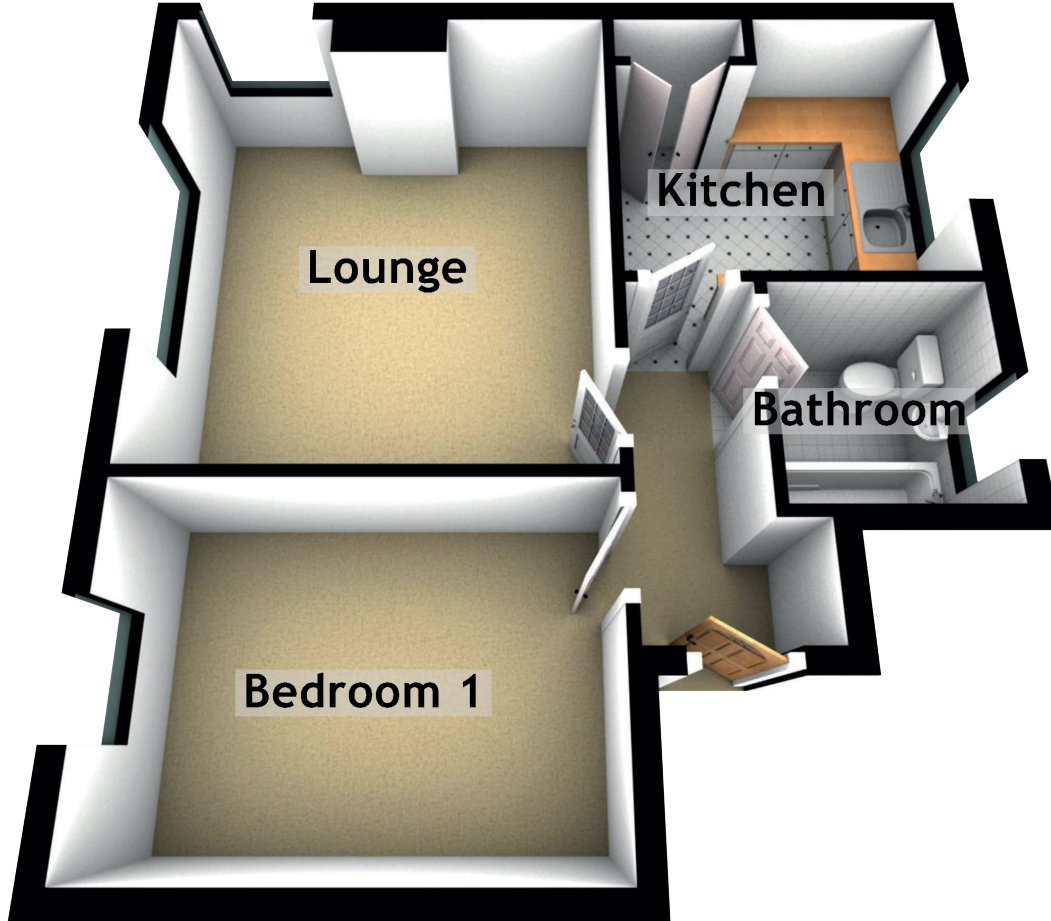

# 103 Clarkwell Road

HAMILTON, ML3 9RQ

Approximate Dimensions (Taken from the widest point)

Lounge	4.10m (13'5") x 3.70m (12'2")
Kitchen	2.80m (9'2") x 2.50m (8'2")
Bedroom 1	3.70m (12'2") x 2.70m (8'10")
Bathroom	1.80m (5'11") x 1.70m (5'7")