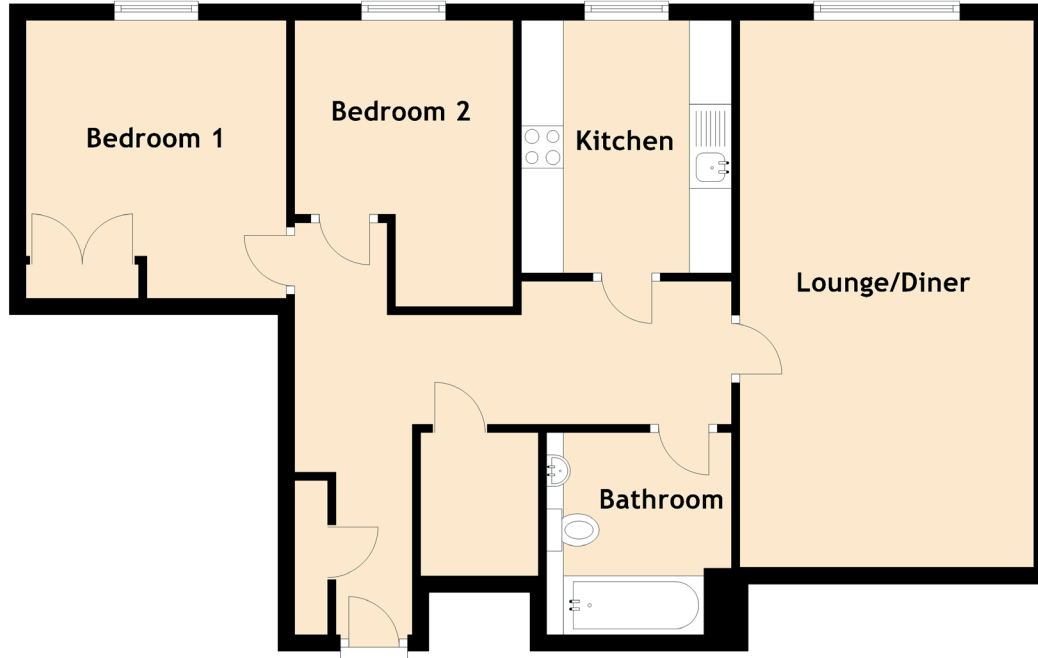

39/3 Pilrig Heights

PILRIG, EDINBURGH, EH6 5FD

Approximate Dimensions
(Taken from the widest point)

Lounge/Diner	6.50m (21'4") x 3.50m (11'6")
Kitchen	3.00m (9'10") x 2.50m (8'2")
Bedroom 1	3.30m (10'10") x 3.10m (10'2")
Bedroom 2	3.40m (11'2") x 2.60m (8'6")
Bathroom	2.40m (7'10") x 2.20m (7'3")