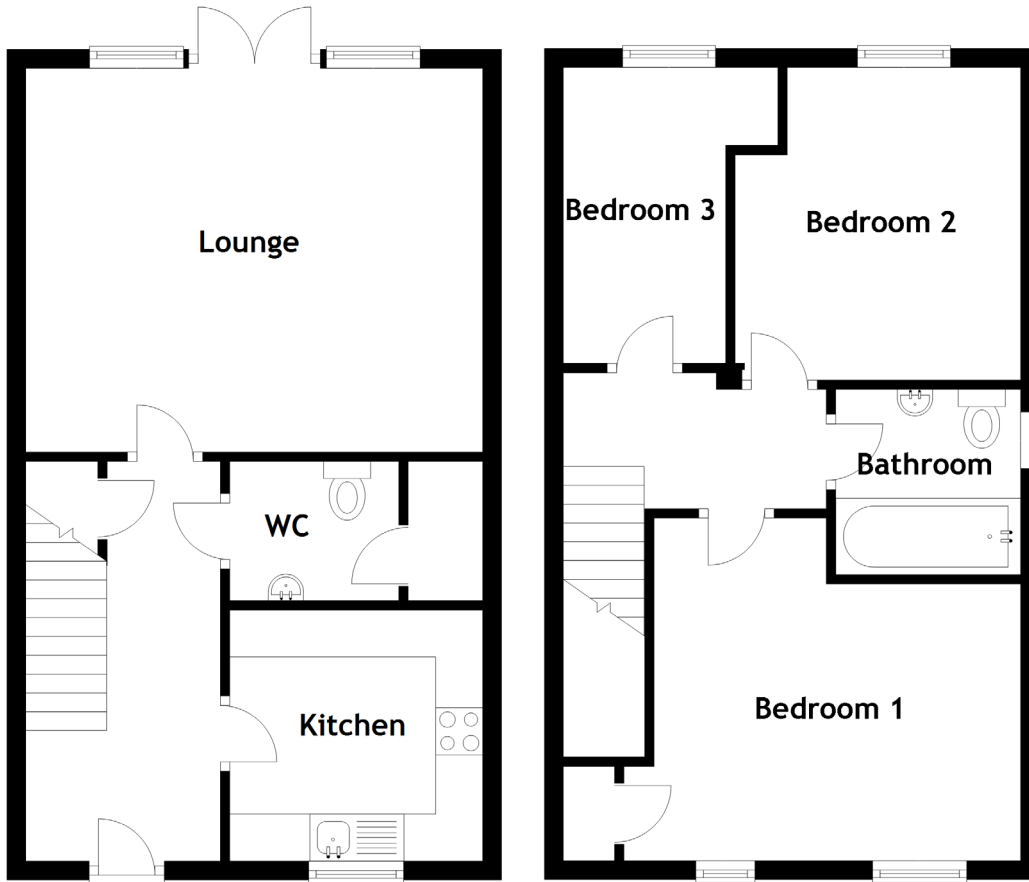

10 Hoffmann Place

EDINBURGH, EH15 3FD

Approximate Dimensions (Taken from the widest point)

Lounge	4.86m (15'11") x 4.08m (13'5")
Kitchen	2.69m (8'10") x 2.67m (8'9")
WC	1.80m (5'11") x 1.48m (4'10")
Bedroom 1	3.95m (13') x 3.63m (11'11")
Bedroom 2	3.32m (10'11") x 3.04m (10')
Bedroom 3	3.15m (10'4") x 2.15m (7'1")
Bathroom	1.97m (6'6") x 1.97m (6'6")

Gross internal floor area (m²): 82m² | EPC Rating: C