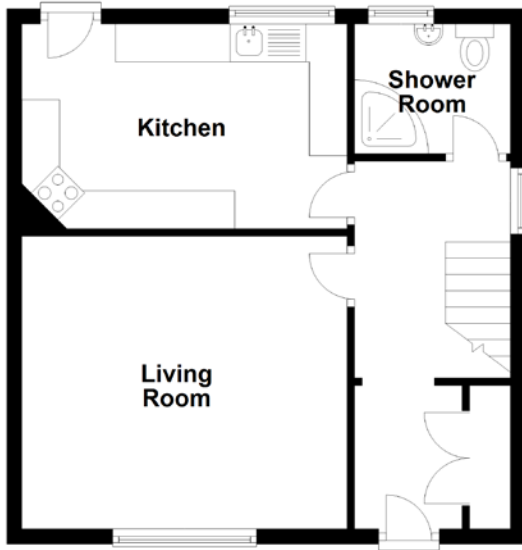

9 Hillside Crescent South

GOREBRIDGE, EH23 4HP

Approximate Dimensions
(Taken from the widest point)

Living Room	4.30m (14'1") x 3.86m (12'8")
Kitchen	4.30m (14'1") x 2.40m (7'11")
Bedroom 1	4.30m (14'1") x 3.13m (10'3")
Bedroom 2	3.72m (12'2") x 3.43m (11'3")
Bedroom 3	3.30m (10'10") x 2.93m (9'8")
Shower Room	2.06m (6'9") x 1.71m (5'7")

Gross internal floor area (m²): 86m²

EPC Rating: C