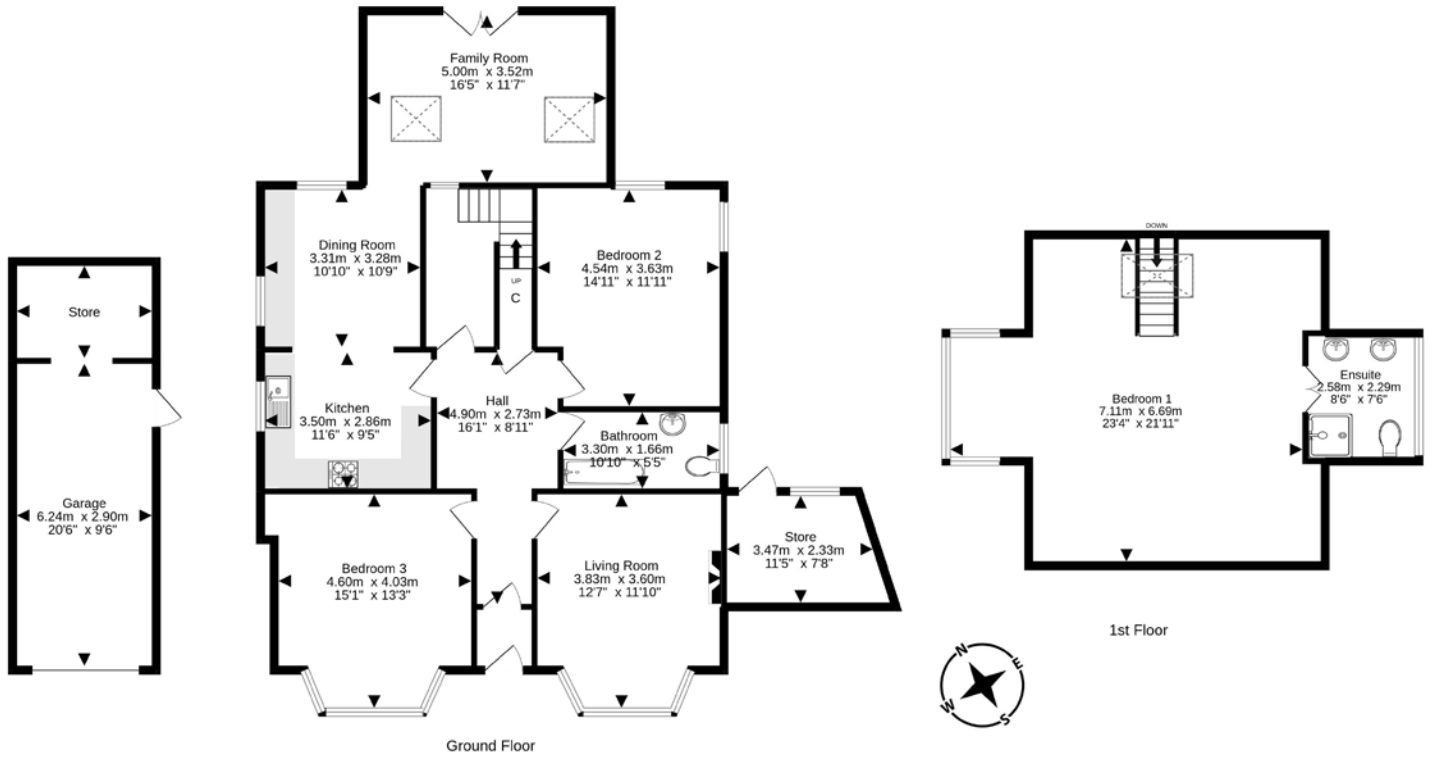

FLOOR PLAN, DIMENSIONS & MAP

Approximate Dimensions (Taken from the widest point)

Gross internal floor area (m²): 159m² | EPC Rating: C