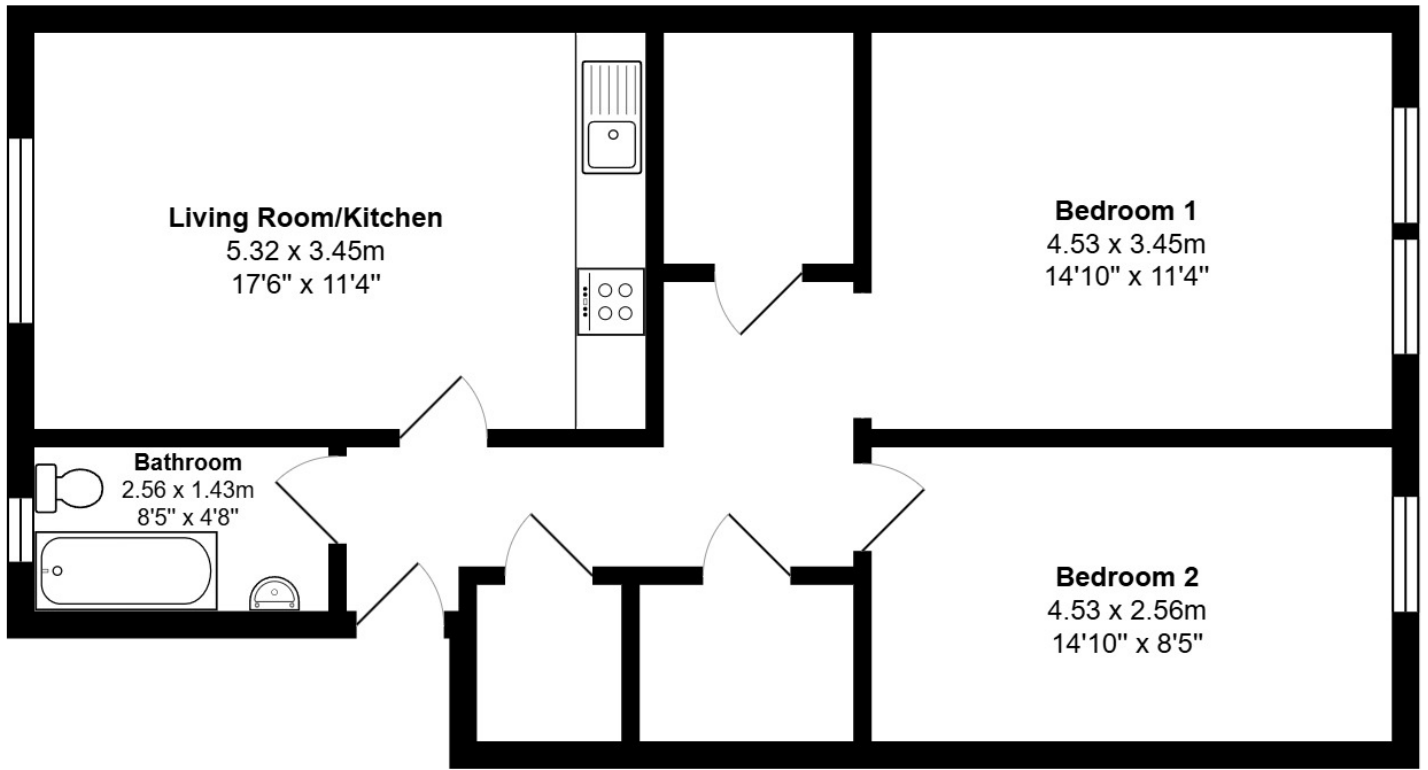

FLOOR PLAN, DIMENSIONS & MAP

Approximate Dimensions (Taken from the widest point)

Gross internal floor area (m²): 70m² | EPC Rating: C