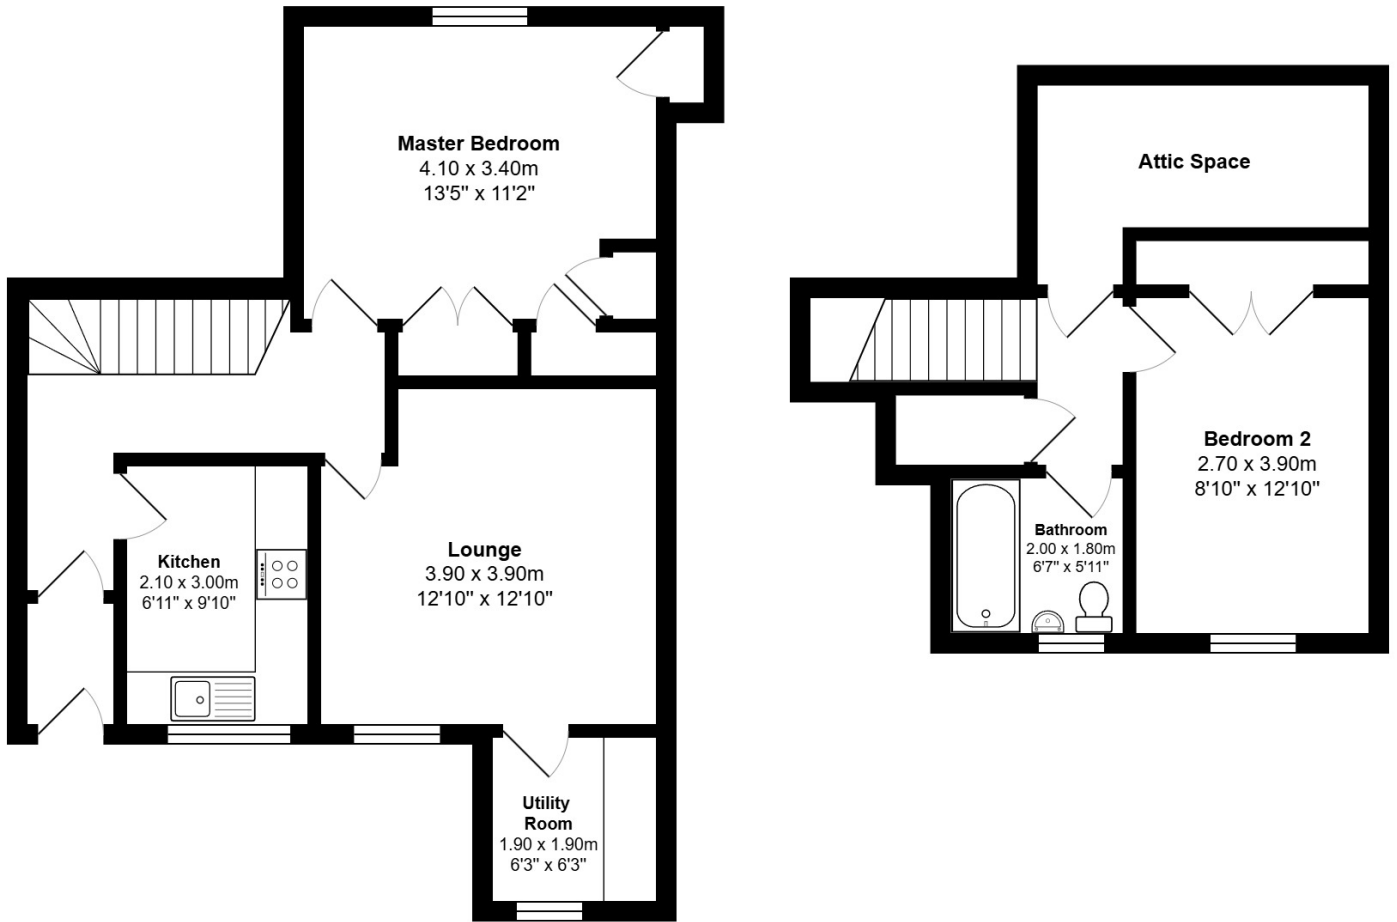

FLOOR PLAN, DIMENSIONS & MAP

Approximate Dimensions (Taken from the widest point)

Gross internal floor area (m²): 80m² | EPC Rating: D