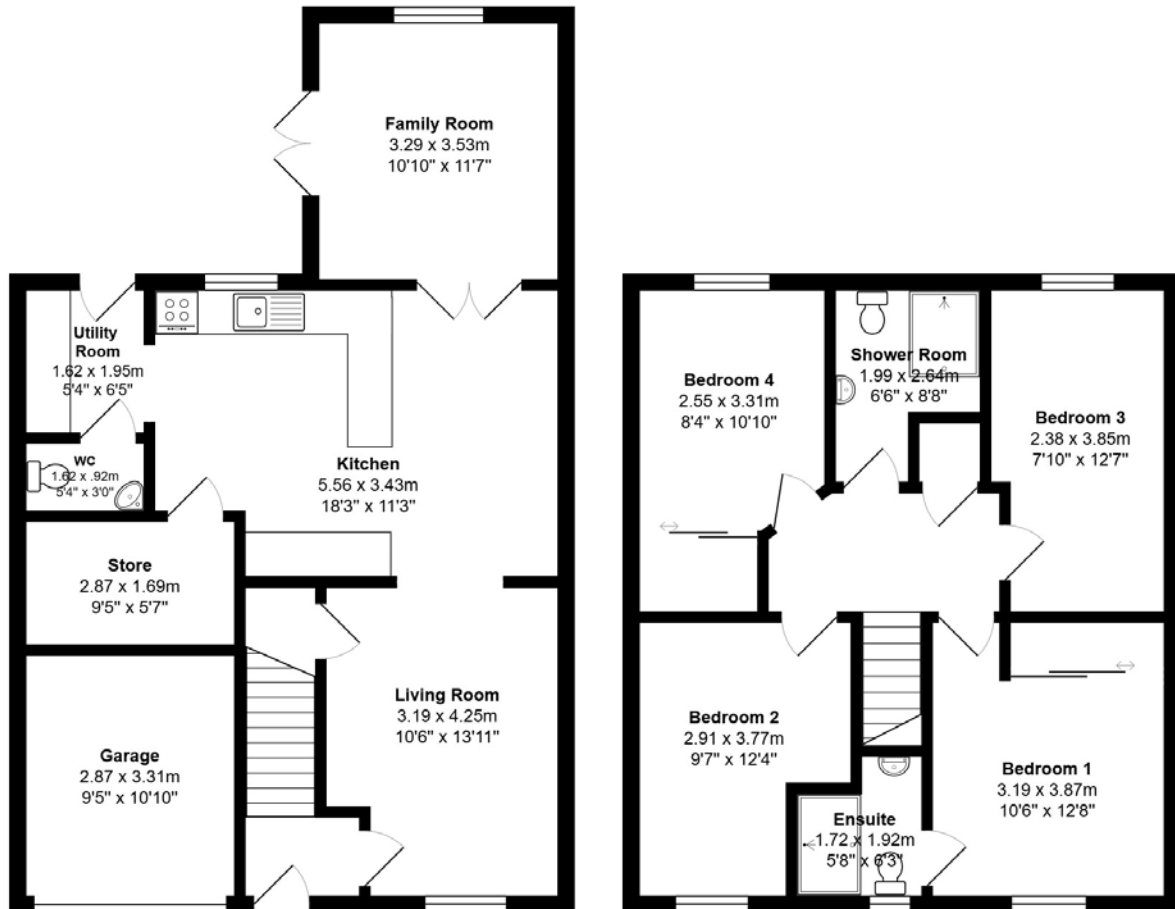

FLOOR PLAN, DIMENSIONS & MAP

Approximate Dimensions (Taken from the widest point)

Gross internal floor area (m²): 66m²

EPC Rating: C