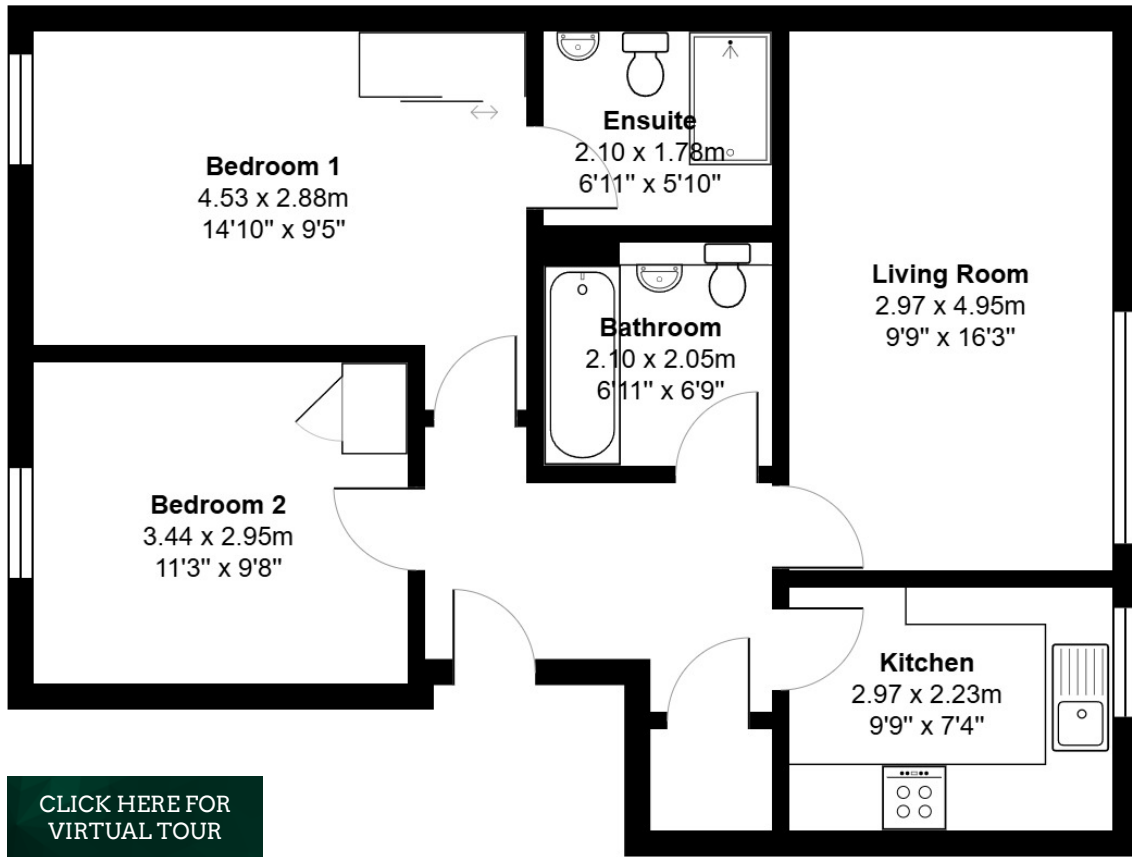

FLOOR PLAN, DIMENSIONS & MAP

Approximate Dimensions (Taken from the widest point)

Gross internal floor area (m²): 64m²
EPC Rating: C