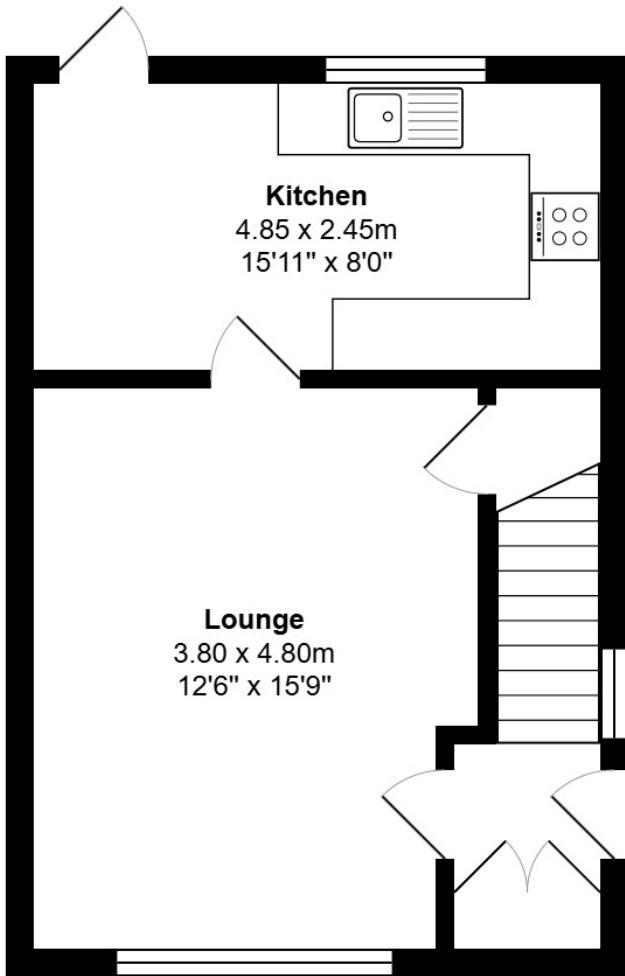

FLOOR PLAN, DIMENSIONS & MAP

Approximate Dimensions (Taken from the widest point)

Gross internal floor area (m²): 70m² | EPC Rating: C