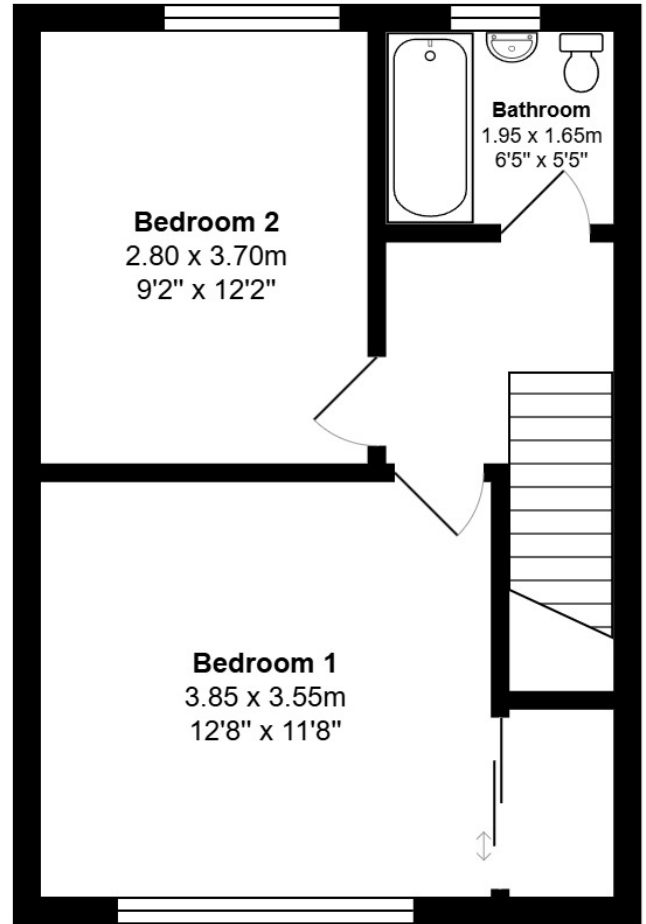

FLOOR PLAN, DIMENSIONS & MAP

Approximate Dimensions (Taken from the widest point)

Gross internal floor area (m²): 70m² | EPC Rating: C