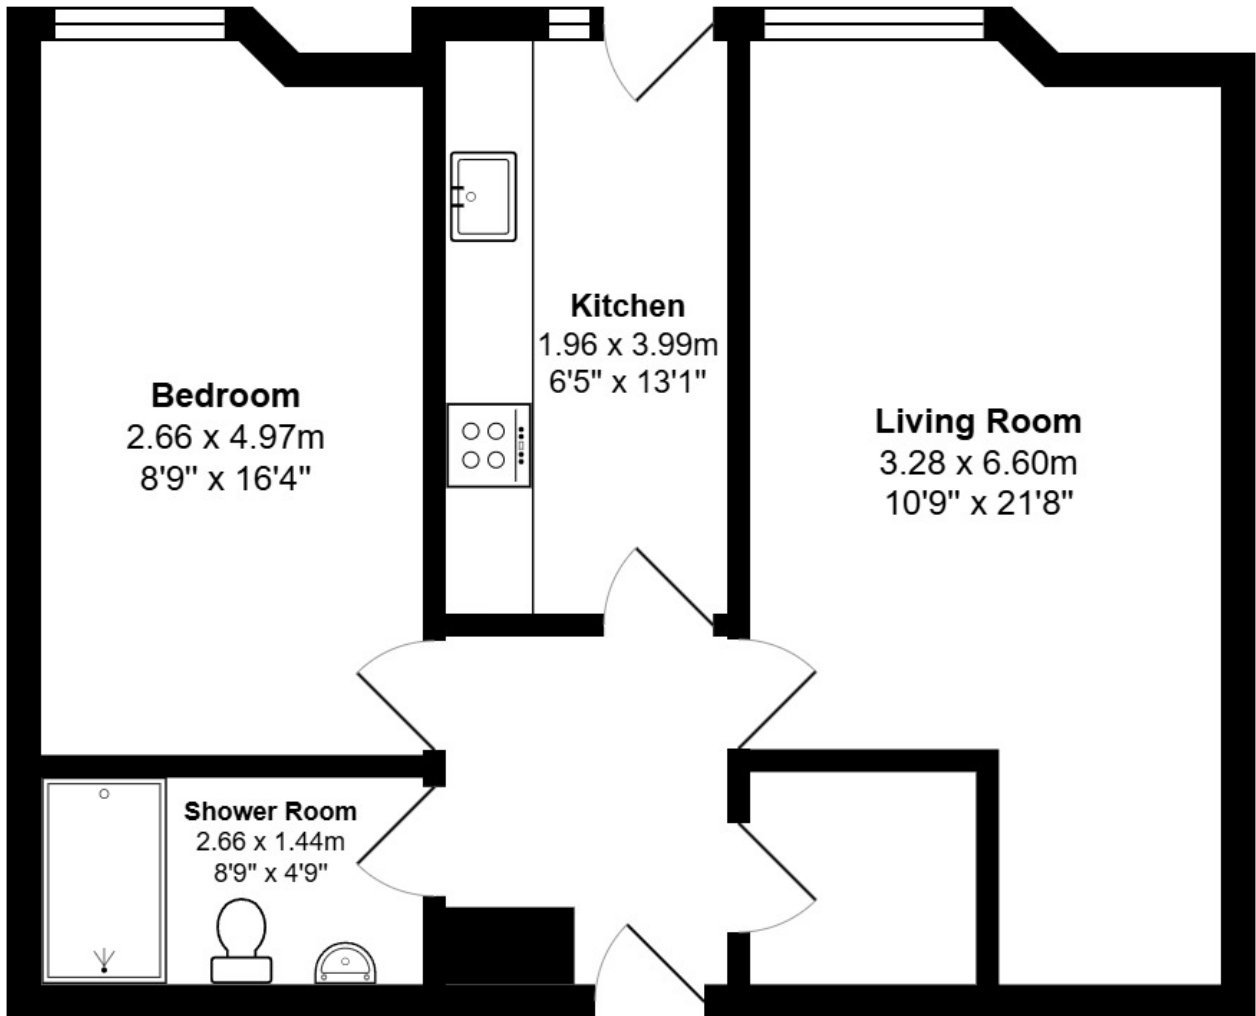

FLOOR PLAN, DIMENSIONS & MAP

Approximate Dimensions (Taken from the widest point)

Gross internal floor area (m²): 51m² | EPC Rating: C